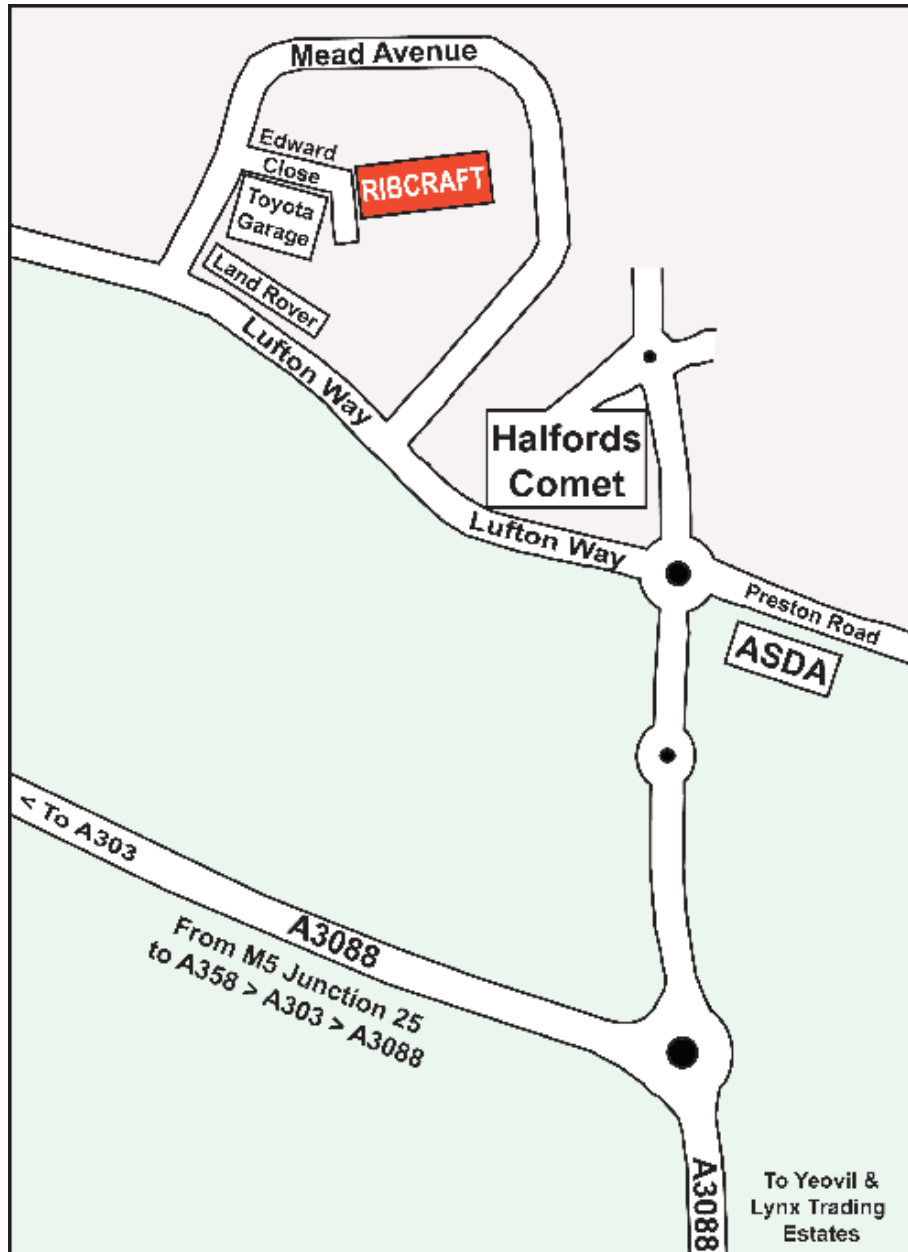

RIBCRAFT™

DIRECTIONS TO RIBCRAFT

Main Routes to Yeovil are M5>Junct25>A358>A303>Yeovil
Follow the Signs for Lufton & Houndstone Trading estates.
On arrival at the Houndstone Estate turn Left by the Land rover Garage.
Ribcraft are located behind the Toyota Garage.

RIBCRAFT LTD

Edward Close, Houndstone Business Park
Yeovil, Somerset, BA22 8RU, U.K.

Tel: +44 (0) 1935 411846
Fax: +44 (0) 1935 411870

E-Mail: sales@ribcraft.co.uk
Web Site: www.ribcraft.co.uk