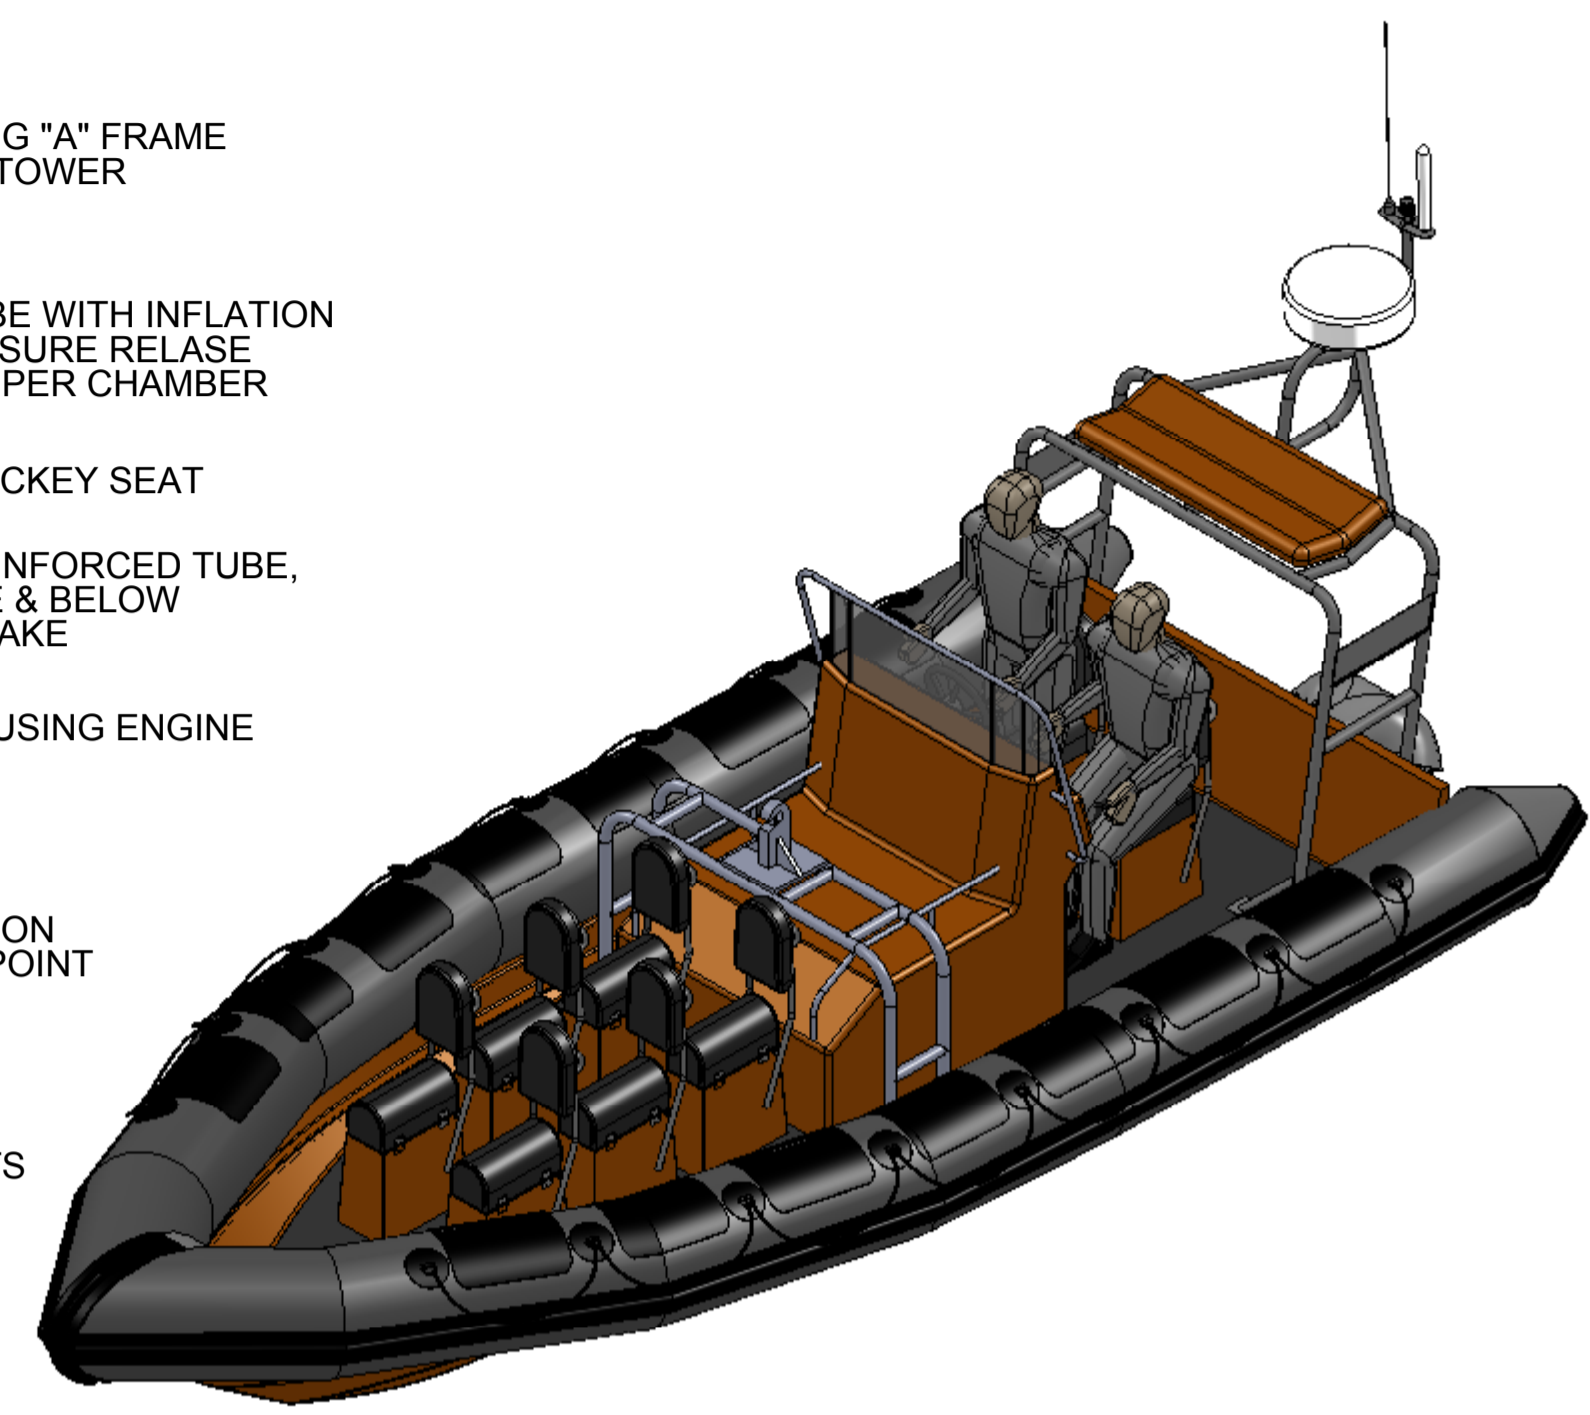

THIRD ANGLE PROJECTION

# 7.5m SEA BOAT

REVISIONS		
REV.	DESCRIPTION	DATE
1	FIRST ISSUE	10/11/2009

4 SEATS COMPRISING OF SINGLE JOCKEYS

4 x SINGLE JOCKEY SEATS

EDWARD CLOSE, HOUNDSTONE BUSINESS PARK  
 YEOVIL, SOMESSET, UK, BA22 8RU  
 Tel : 01935 411 846, Web : www.ribcraft.co.uk  
 email : sales@ribcraft.co.uk

GENERAL TOLERANCES UNLESS STATED OTHERWISE. ALL DIMENSIONS ARE IN MILLIMETERS	TITLE : 7.5m SEA BOAT	TENDER No. : RFTQ	FINISH : -	CRAFT : 7.5m	SHEET 1 OF 1
LINEAR : ± 0.5mm	ANGULAR : ± 5 DEGREES	SURFACE FINISH :	MASS :	STOCK CODE :	SCALE:1:30 DRG NO : RCL00168