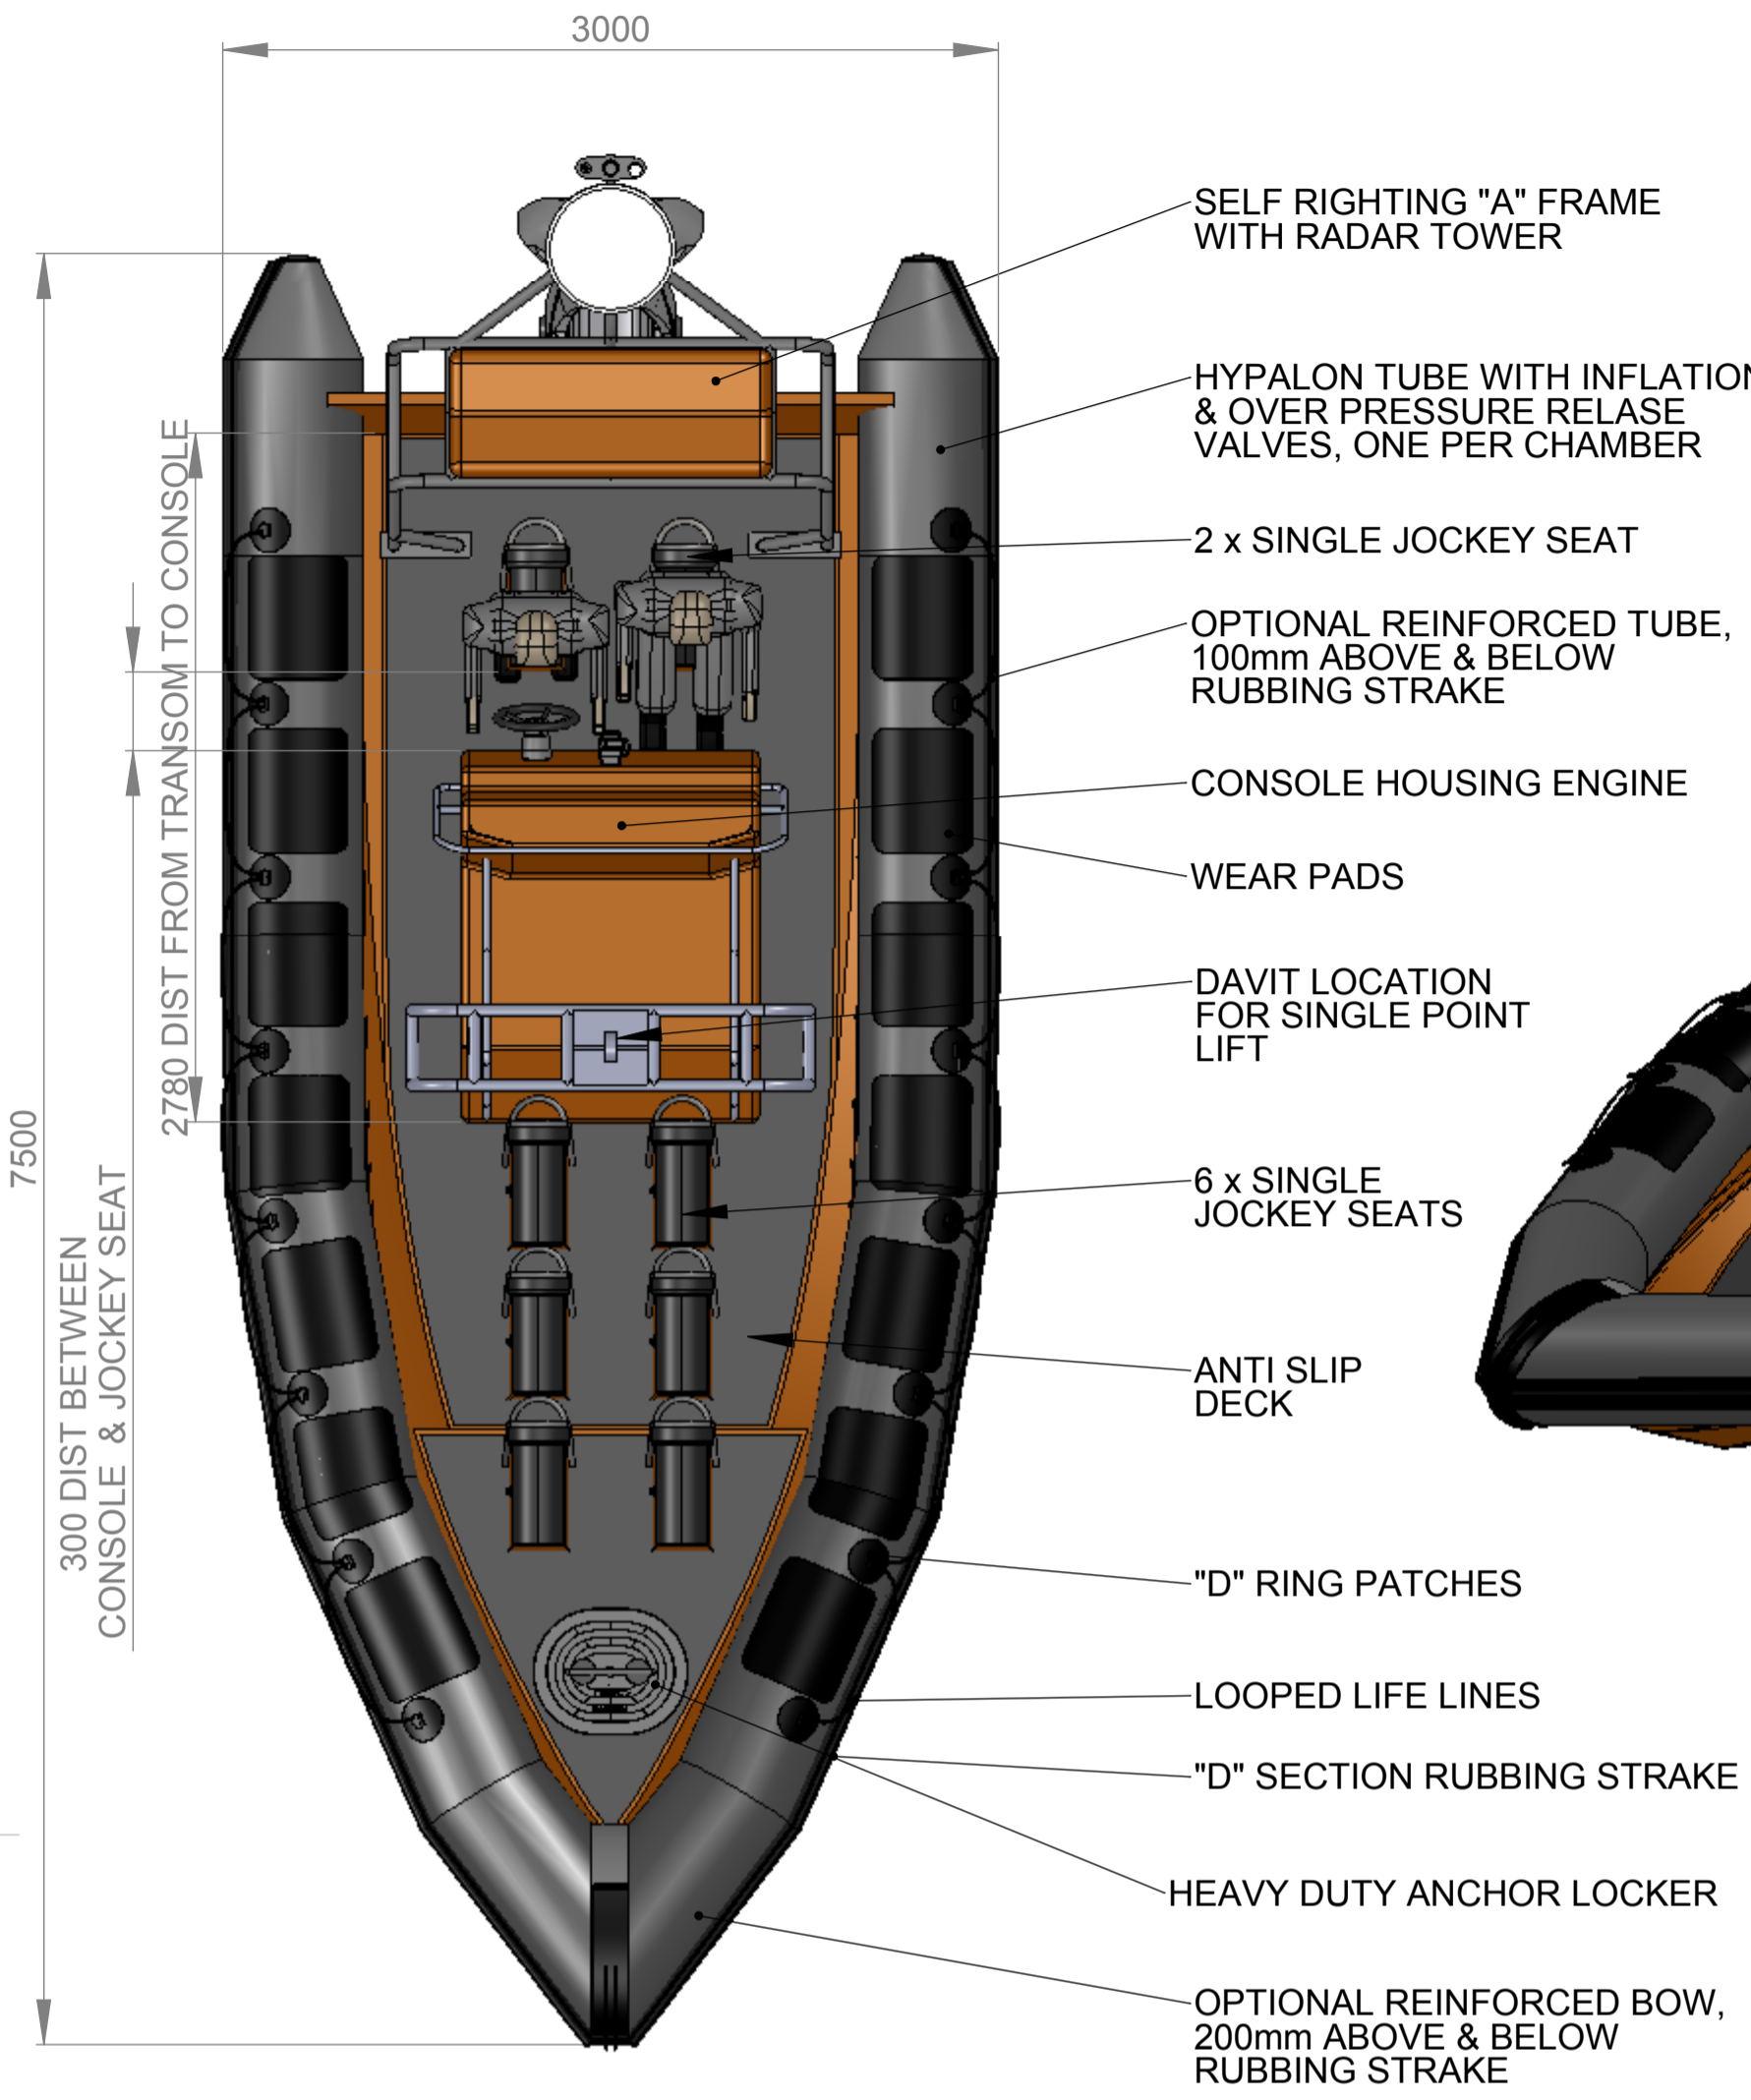

THIRD ANGLE PROJECTION

# 7.5m SEA BOAT

REVISIONS		
REV.	DESCRIPTION	DATE
1	FIRST ISSUE	10/11/2009

4 SEATS COMPRISING OF SINGLE JOCKEYS

4 x SINGLE JOCKEY SEATS

EDWARD CLOSE, HOUNDSTONE BUSINESS PARK  
 YEOVIL, SOMESSET, UK, BA22 8RU  
 Tel : 01935 411 846, Web : www.ribcraft.co.uk  
 email : sales@ribcraft.co.uk

GENERAL TOLERANCES UNLESS STATED OTHERWISE. ALL DIMENSIONS ARE IN MILLIMETERS	TITLE : 7.5m SEA BOAT	TENDER No. : RFTQ	FINISH : -	CRAFT : 7.5m	SHEET 1 OF 1
LINEAR : ± 0.5mm	ANGULAR : ± 5 DEGREES	SURFACE FINISH :	MASS :	STOCK CODE :	SCALE:1:30 DRG NO : RCL00168