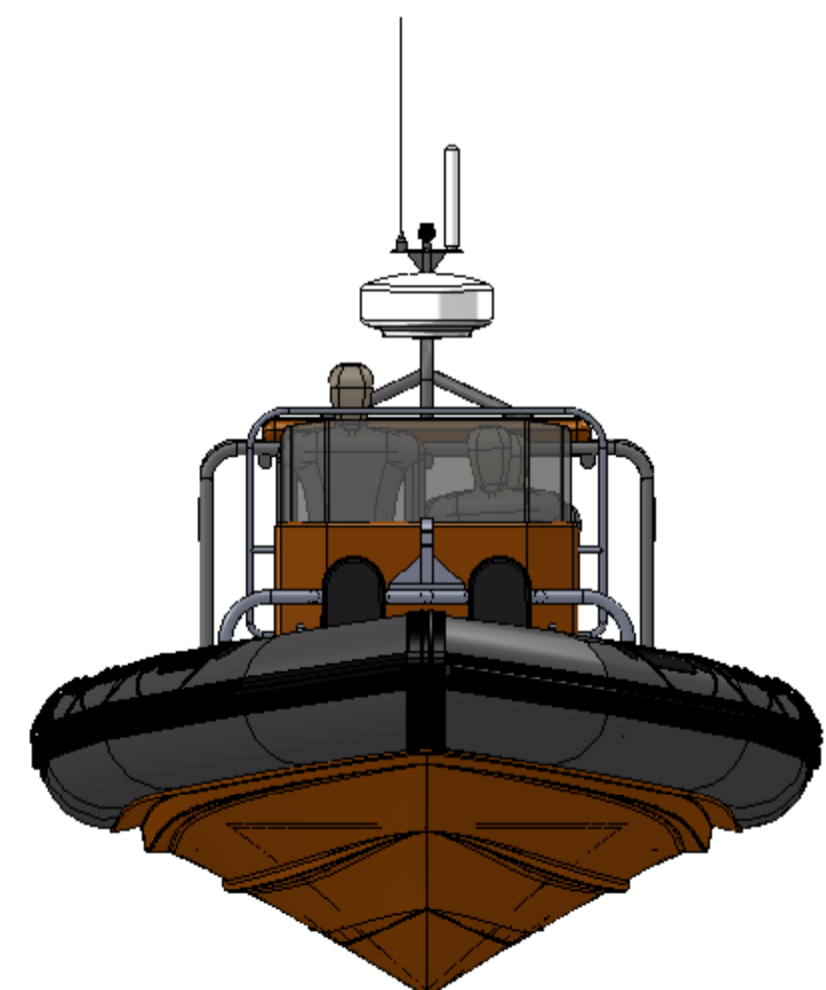

THIRD ANGLE PROJECTION

# 7.5m SEA BOAT

REVISIONS		
REV.	DESCRIPTION	DATE
1	FIRST ISSUE	10/11/2009

4 SEATS COMPRISING OF SINGLE JOCKEYS

4 x SINGLE JOCKEY SEATS

EDWARD CLOSE, HOUNDSTONE BUSINESS PARK  
 YEOVIL, SOMESSET, UK, BA22 8RU  
 Tel : 01935 411 846, Web : www.ribcraft.co.uk  
 email : sales@ribcraft.co.uk

GENERAL TOLERANCES UNLESS STATED OTHERWISE. ALL DIMENSIONS ARE IN MILLIMETERS	TITLE : 7.5m SEA BOAT	TENDER No. : RFTQ	FINISH : -	CRAFT : 7.5m	SHEET 1 OF 1
LINEAR : ± 0.5mm	ANGULAR : ± 5 DEGREES	SURFACE FINISH :	MASS :	STOCK CODE :	SCALE:1:30 DRG NO : RCL00168