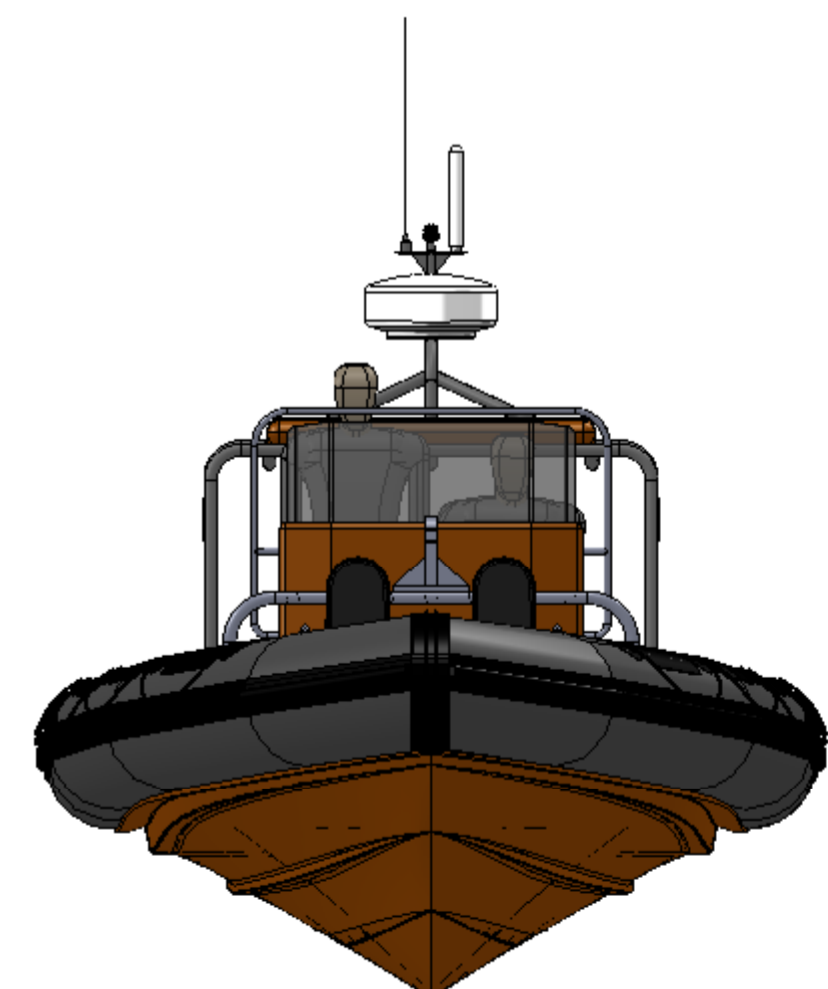

THIRD ANGLE PROJECTION

# 7.5m SEA BOAT

REVISIONS		
REV.	DESCRIPTION	DATE
1	FIRST ISSUE	10/11/2009

4 SEATS COMPRISING OF SINGLE JOCKEYS

4 x SINGLE JOCKEY SEATS

EDWARD CLOSE, HOUNDSTONE BUSINESS PARK  
 YEOVIL, SOMESSET, UK, BA22 8RU  
 Tel : 01935 411 846, Web : www.ribcraft.co.uk  
 email : sales@ribcraft.co.uk

GENERAL TOLERANCES UNLESS STATED OTHERWISE. ALL DIMENSIONS ARE IN MILLIMETERS	TITLE : 7.5m SEA BOAT	TENDER No. : RFTQ	FINISH : -	CRAFT : 7.5m	SHEET 1 OF 1
LINEAR : ± 0.5mm	ANGULAR : ± 5 DEGREES	SURFACE FINISH :	MASS :	STOCK CODE :	SCALE:1:30 DRG NO : RCL00168