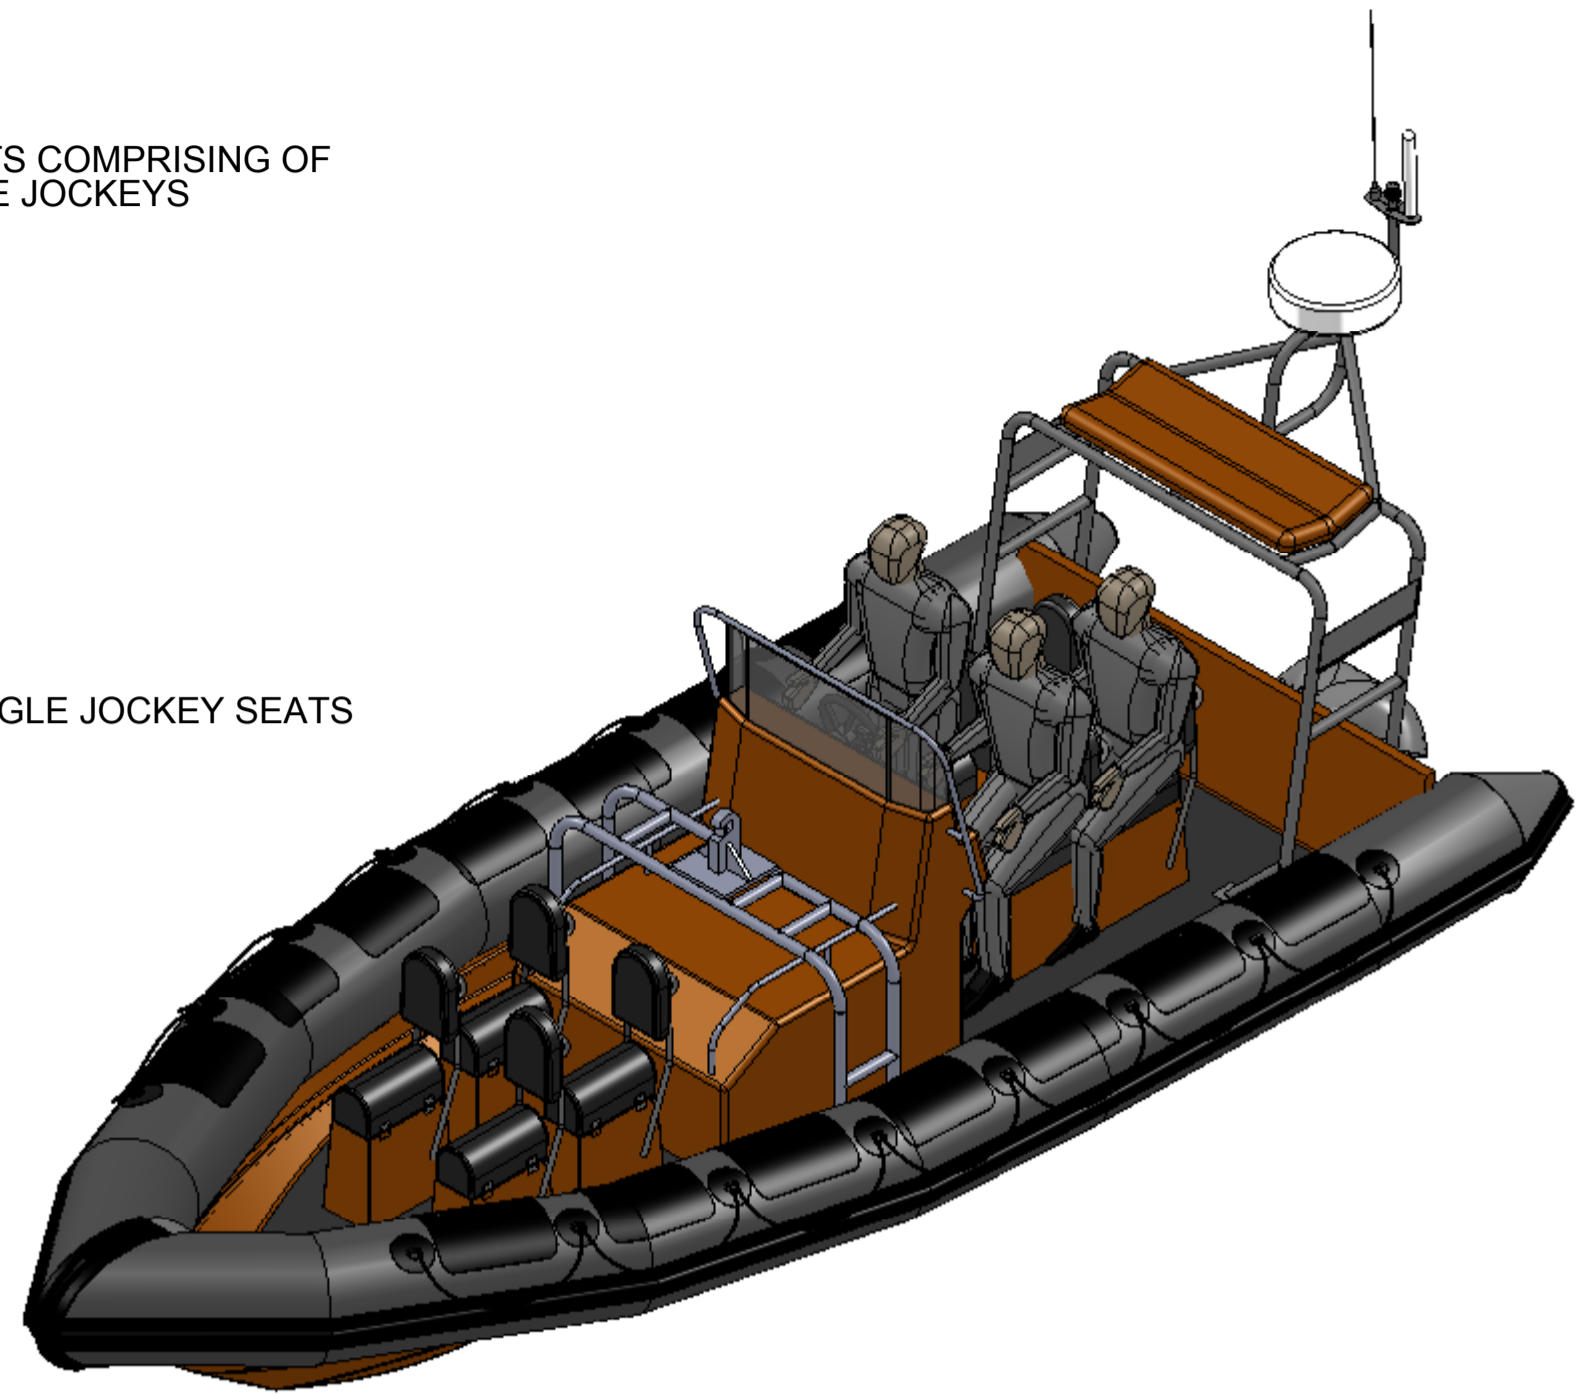

THIRD ANGLE PROJECTION

# 7.5m SEA BOAT

REVISIONS		
REV.	DESCRIPTION	DATE
1	FIRST ISSUE	10/11/2009

4 SEATS COMPRISING OF SINGLE JOCKEYS

4 x SINGLE JOCKEY SEATS

EDWARD CLOSE, HOUNDSTONE BUSINESS PARK  
 YEOVIL, SOMESSET, UK, BA22 8RU  
 Tel : 01935 411 846, Web : www.ribcraft.co.uk  
 email : sales@ribcraft.co.uk

GENERAL TOLERANCES UNLESS STATED OTHERWISE. ALL DIMENSIONS ARE IN MILLIMETERS	TITLE : 7.5m SEA BOAT	TENDER No. : RFTQ	FINISH : -	CRAFT : 7.5m	SHEET 1 OF 1
LINEAR : ± 0.5mm	ANGULAR : ± 5 DEGREES	SURFACE FINISH :	MASS :	STOCK CODE :	SCALE:1:30 DRG NO : RCL00168