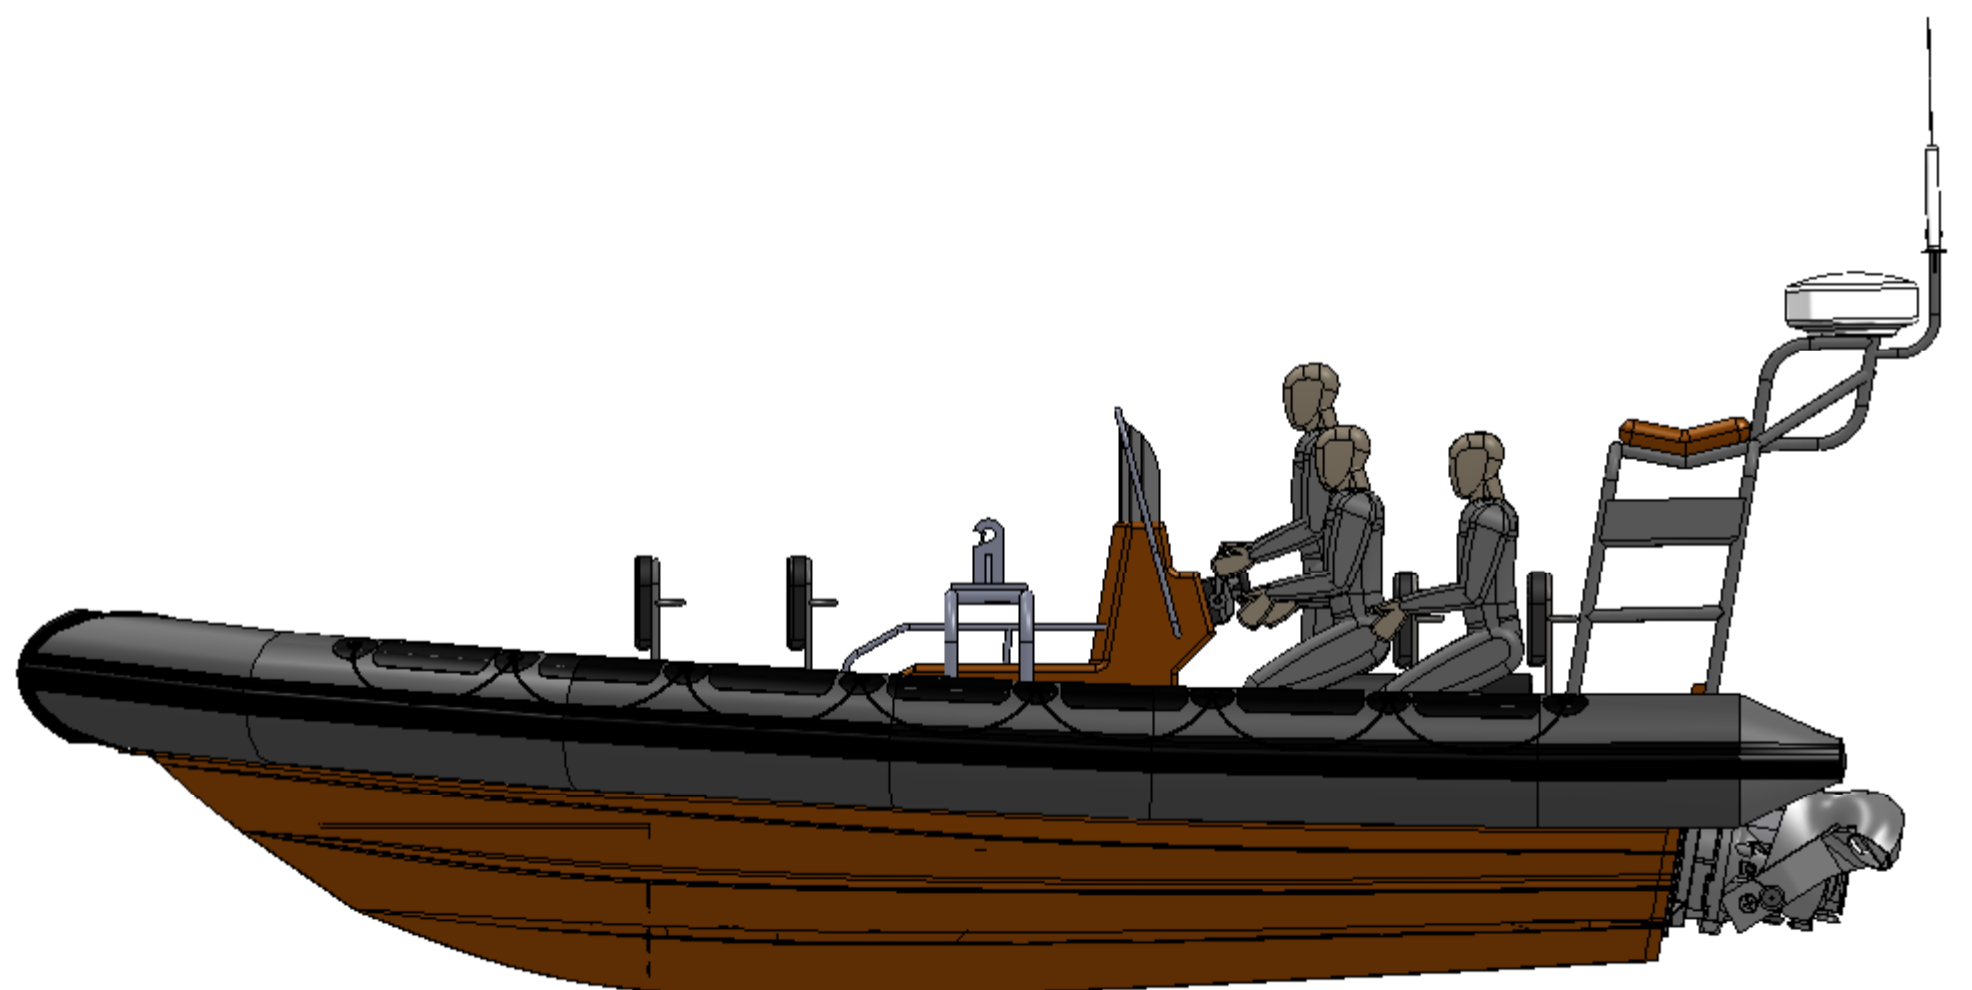

THIRD ANGLE PROJECTION

# 7.5m SEA BOAT

REVISIONS		
REV.	DESCRIPTION	DATE
1	FIRST ISSUE	10/11/2009

4 SEATS COMPRISING OF SINGLE JOCKEYS

4 x SINGLE JOCKEY SEATS

EDWARD CLOSE, HOUNDSTONE BUSINESS PARK  
 YEOVIL, SOMESSET, UK, BA22 8RU  
 Tel : 01935 411 846, Web : www.ribcraft.co.uk  
 email : sales@ribcraft.co.uk

GENERAL TOLERANCES UNLESS STATED OTHERWISE. ALL DIMENSIONS ARE IN MILLIMETERS	TITLE : 7.5m SEA BOAT	TENDER No. : RFTQ	FINISH : -	CRAFT : 7.5m	SHEET 1 OF 1
LINEAR : ± 0.5mm	ANGULAR : ± 5 DEGREES	SURFACE FINISH :	MASS :	STOCK CODE :	SCALE:1:30 DRG NO : RCL00168