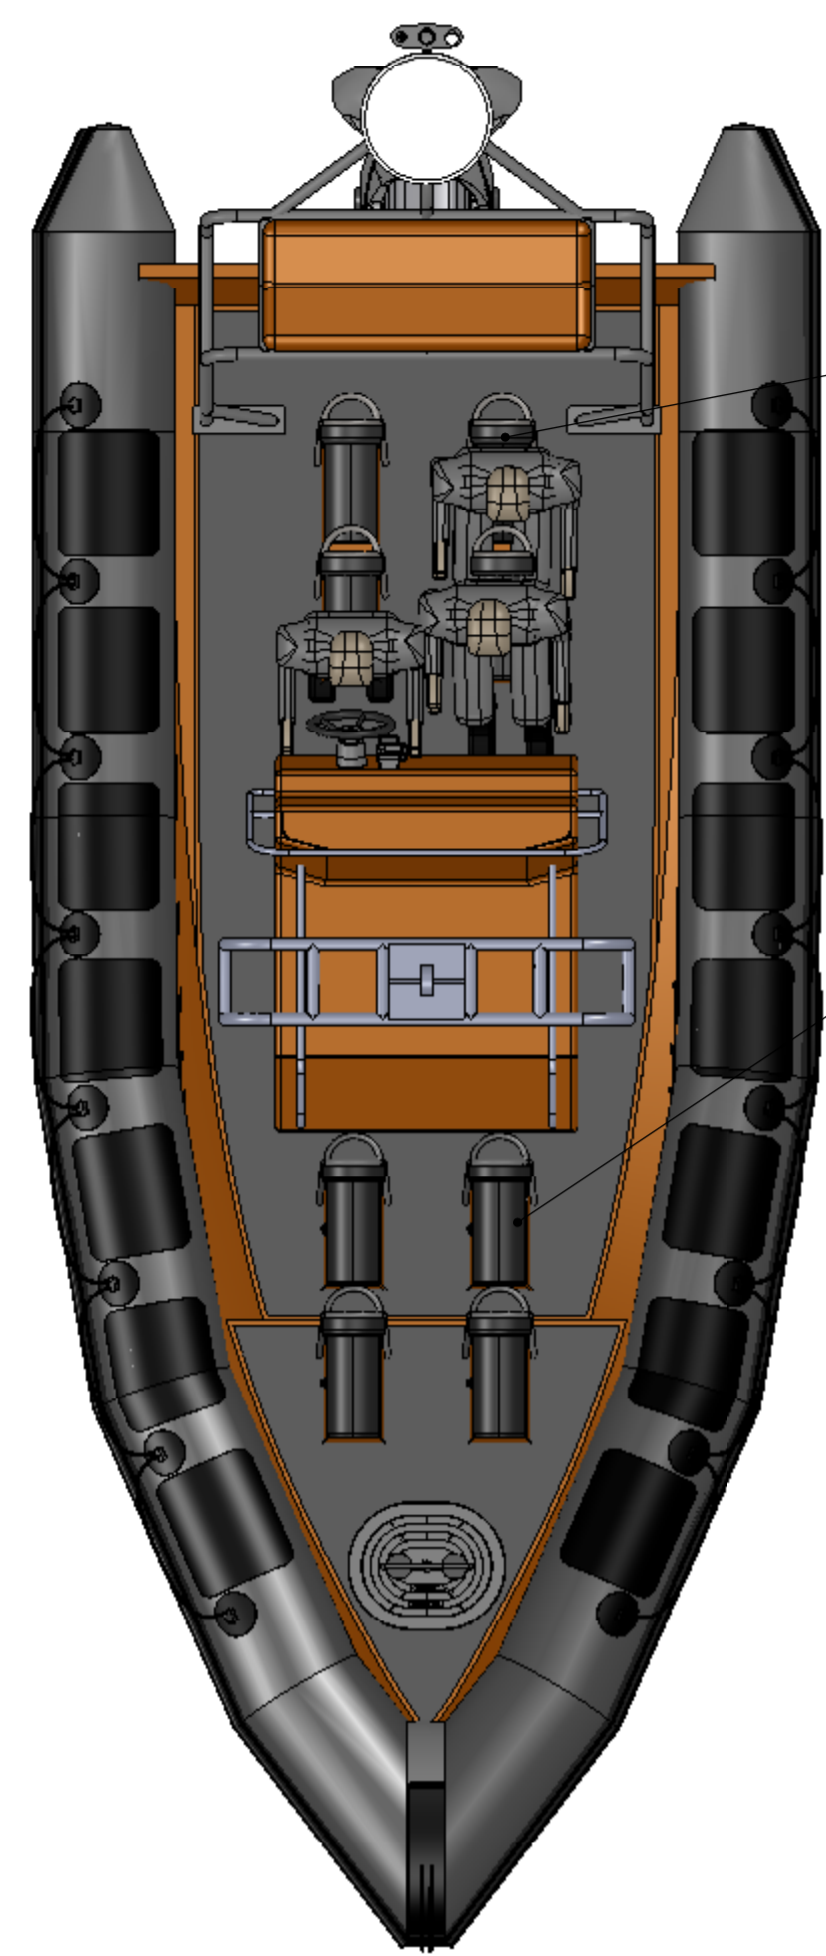

THIRD ANGLE PROJECTION

# 7.5m SEA BOAT

REVISIONS		
REV.	DESCRIPTION	DATE
1	FIRST ISSUE	10/11/2009

4 SEATS COMPRISING OF SINGLE JOCKEYS

4 x SINGLE JOCKEY SEATS

EDWARD CLOSE, HOUNDSTONE BUSINESS PARK  
 YEOVIL, SOMESSET, UK, BA22 8RU  
 Tel : 01935 411 846, Web : www.ribcraft.co.uk  
 email : sales@ribcraft.co.uk

GENERAL TOLERANCES UNLESS STATED OTHERWISE. ALL DIMENSIONS ARE IN MILLIMETERS	TITLE : 7.5m SEA BOAT	TENDER No. : RFTQ	FINISH : -	CRAFT : 7.5m	SHEET 1 OF 1
LINEAR : ± 0.5mm	ANGULAR : ± 5 DEGREES	SURFACE FINISH :	MASS :	STOCK CODE :	SCALE:1:30 DRG NO : RCL00168