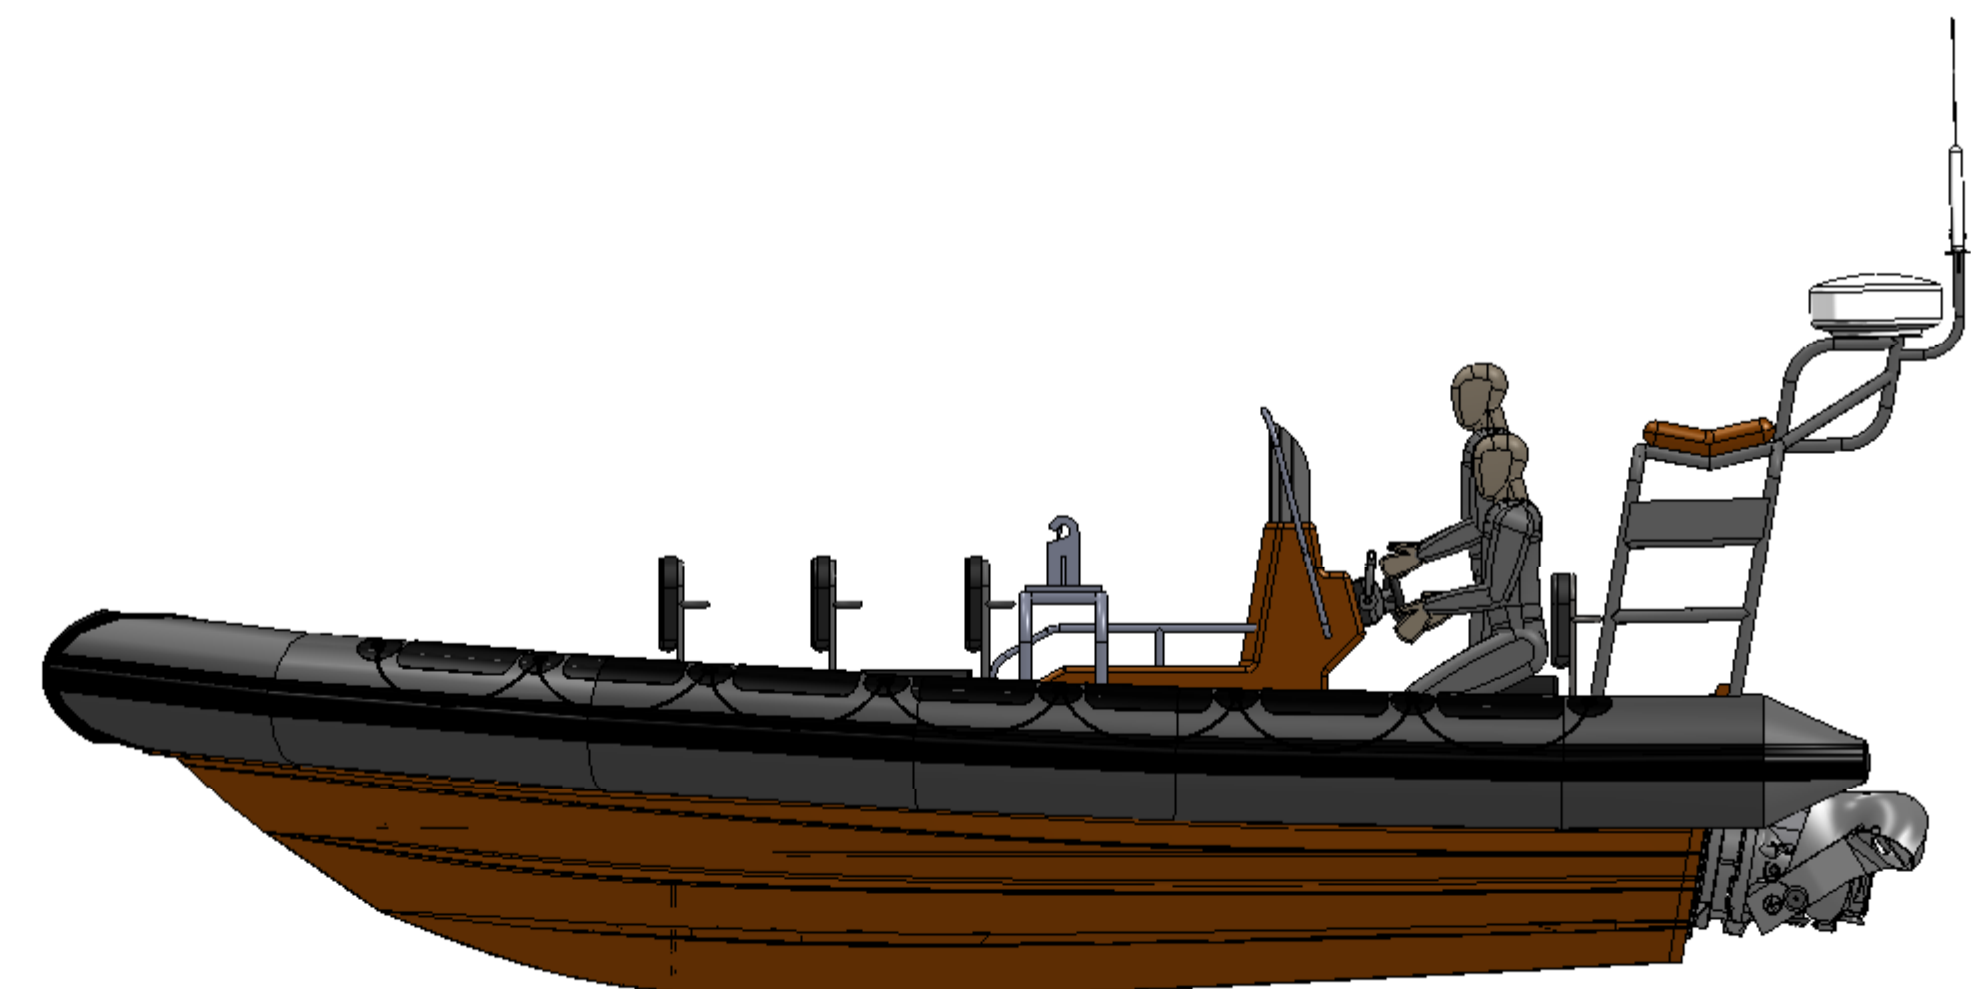

THIRD ANGLE PROJECTION

# 7.5m SEA BOAT

REVISIONS		
REV.	DESCRIPTION	DATE
1	FIRST ISSUE	10/11/2009

4 SEATS COMPRISING OF SINGLE JOCKEYS

4 x SINGLE JOCKEY SEATS

EDWARD CLOSE, HOUNDSTONE BUSINESS PARK  
 YEOVIL, SOMESSET, UK, BA22 8RU  
 Tel : 01935 411 846, Web : www.ribcraft.co.uk  
 email : sales@ribcraft.co.uk

GENERAL TOLERANCES UNLESS STATED OTHERWISE. ALL DIMENSIONS ARE IN MILLIMETERS	TITLE : 7.5m SEA BOAT	TENDER No. : RFTQ	FINISH : -	CRAFT : 7.5m	SHEET 1 OF 1
LINEAR : ± 0.5mm	ANGULAR : ± 5 DEGREES	SURFACE FINISH :	MASS :	STOCK CODE :	SCALE:1:30 DRG NO : RCL00168