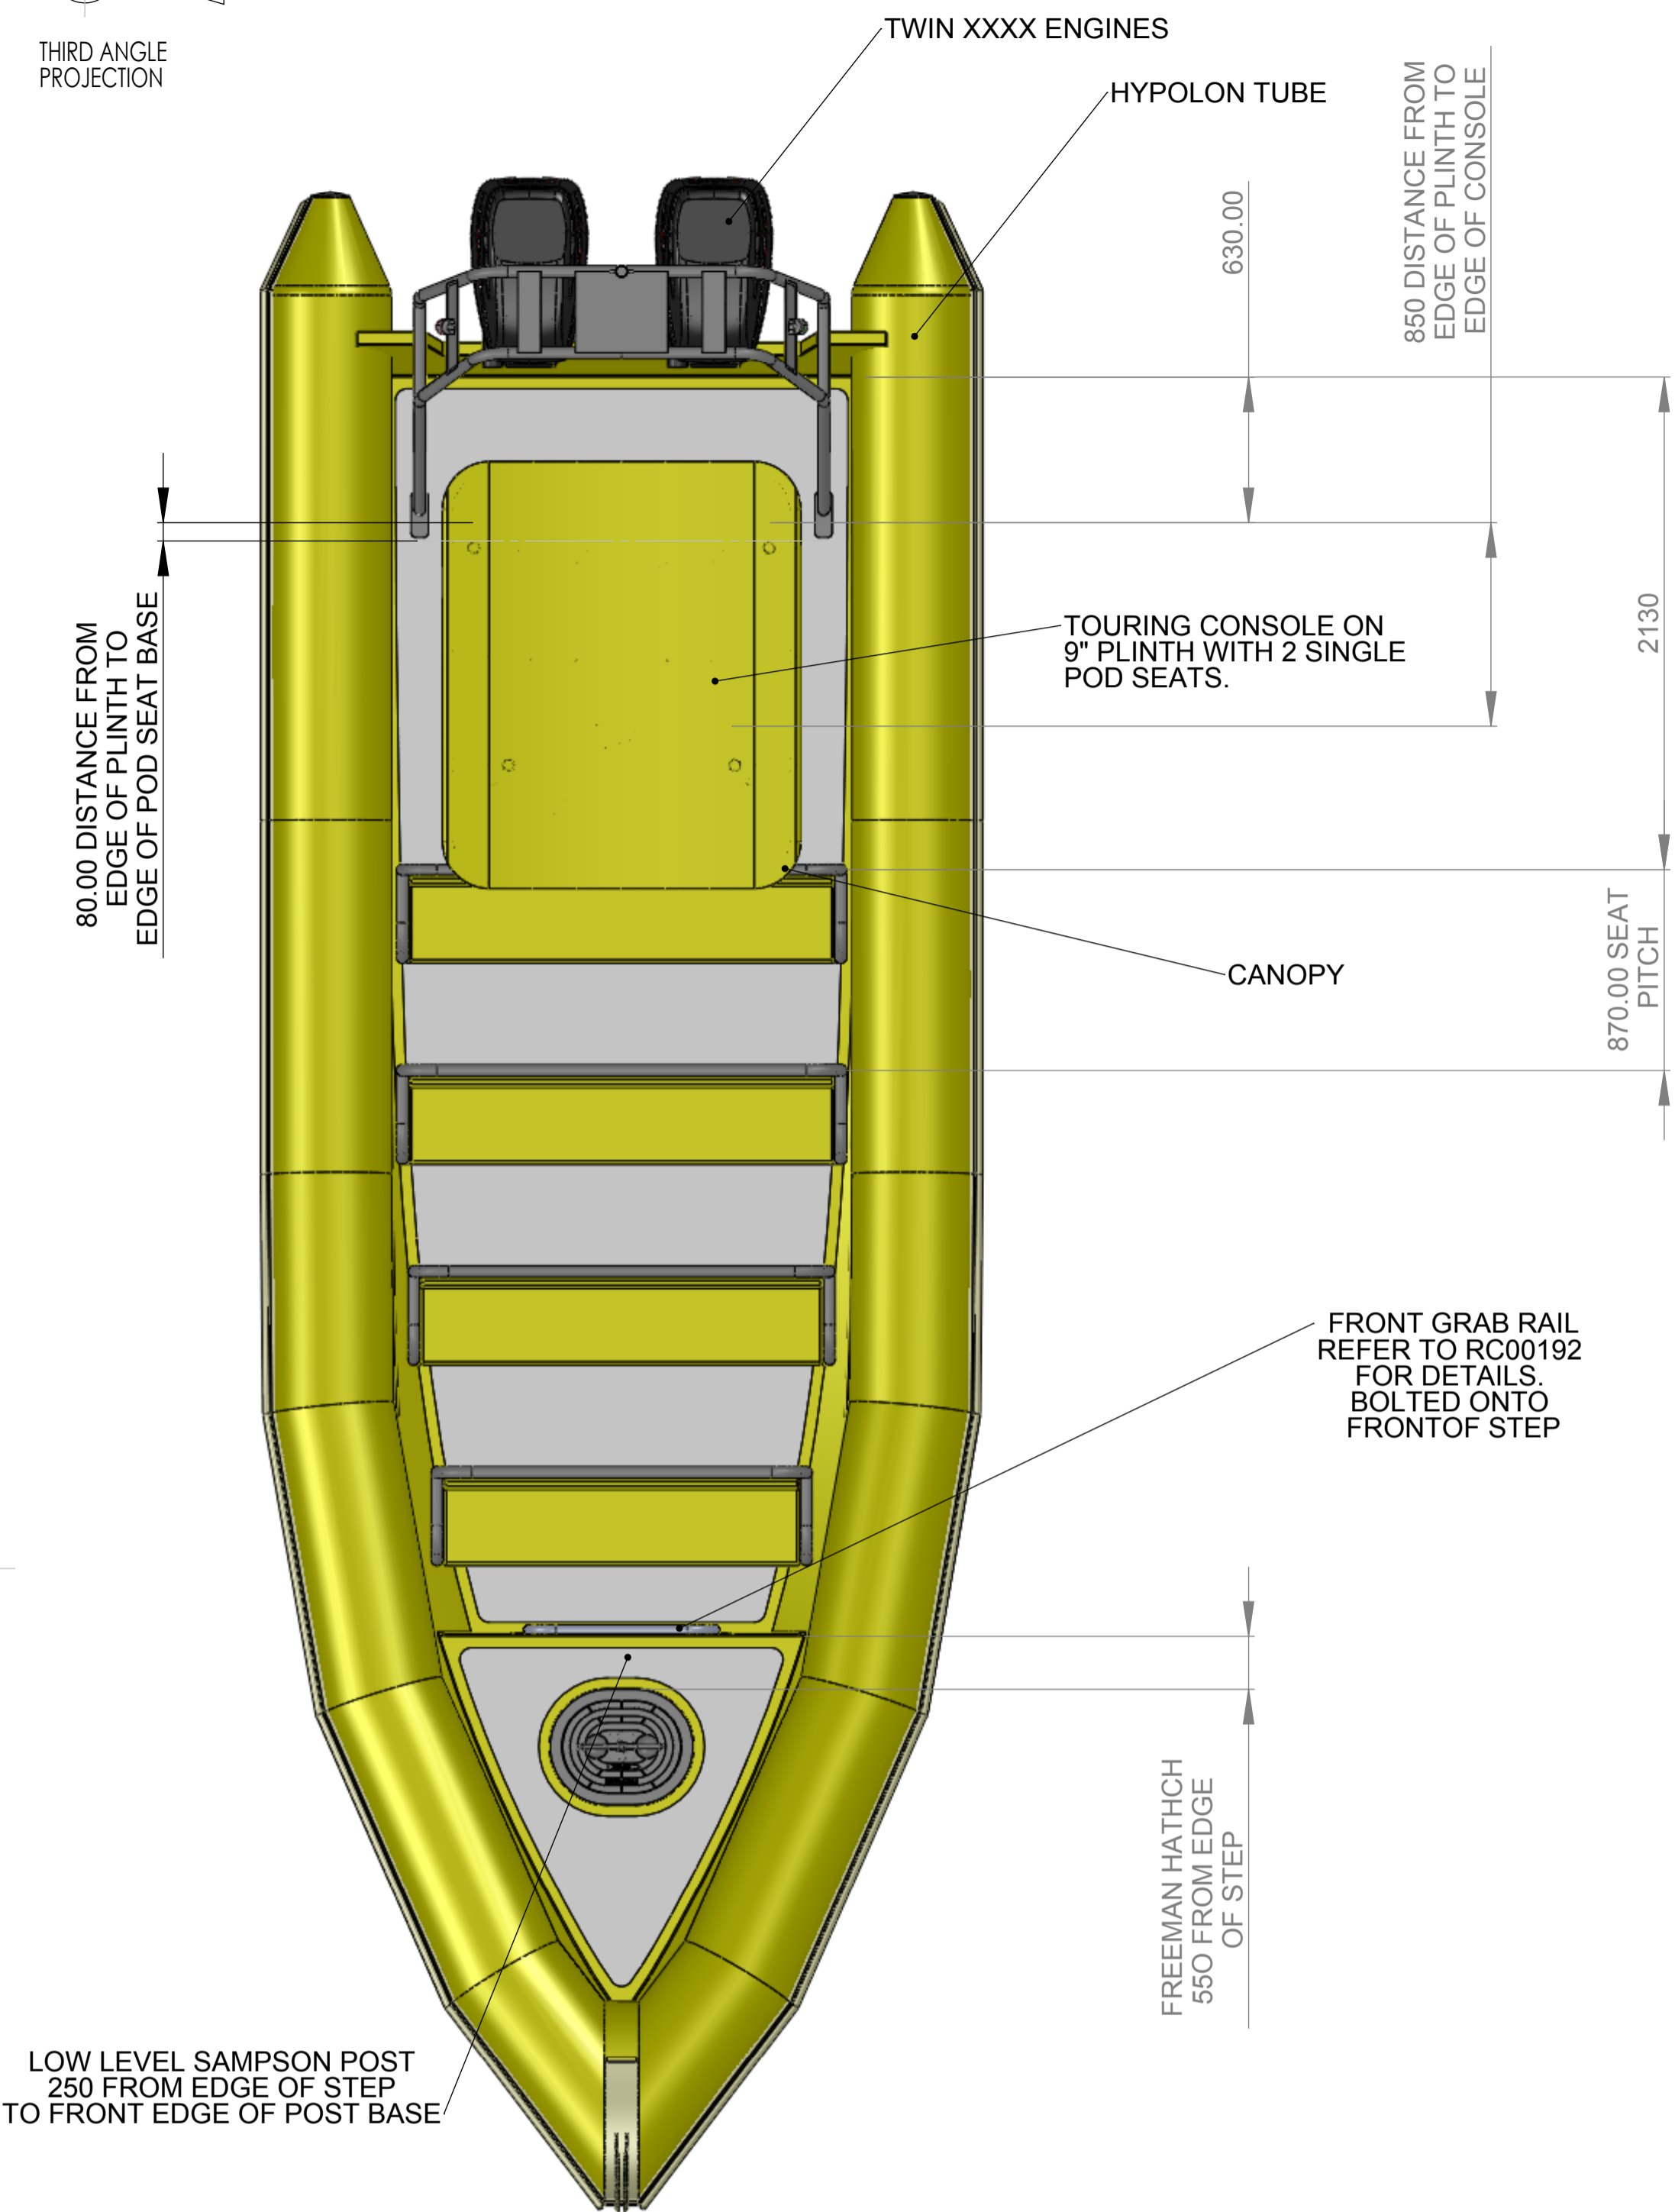

THIRD ANGLE PROJECTION

REVISIONS		
REV.	DESCRIPTION	DATE
1	FIRST ISSUE	10/12/2008

# 9m SEA SAFARI

## NOTES

1. HULL - YELLOW.
2. POD SEAT BASES YELLOW.
3. UPHOLSTERY - YELLOW.
4. TUBE - YELLOW.  
RUB STRIP - LIGHT GREY.  
PADS - YELLOW.
5. ALL TUBE WORK IS POLISHED 316 GRADE STAINLESS STEEL.

DRAWN	NAME	DATE	<b>EDWARD CLOSE, HOUNDSTONE BUSINESS PARK</b> YEOVIL, SOMESSET, UK, BA22 8RU Tel : 01935 411 846, Web : www.ribcraft.co.uk email : sales@ribcraft.co.uk
CHECKED	CDG	10/12/08	
APP'VD			
GENERAL TOLERANCES UNLESS STATED OTHERWISE. ALL DIMENSIONS ARE IN MILLIMETERS LINEAR : ± 0.5mm ANGULAR : ± 5 DEGREES SURFACE FINISH : -			TITLE : 9m SEA SAFARI MATERIAL : - FINISH : - MASS : - STOCK CODE : -
DO NOT SCALE IF IN DOUBT, ASK			CRAFT : 9m SHEET 1 OF 1 SCALE: 1:50 DRG NO : RCL00002