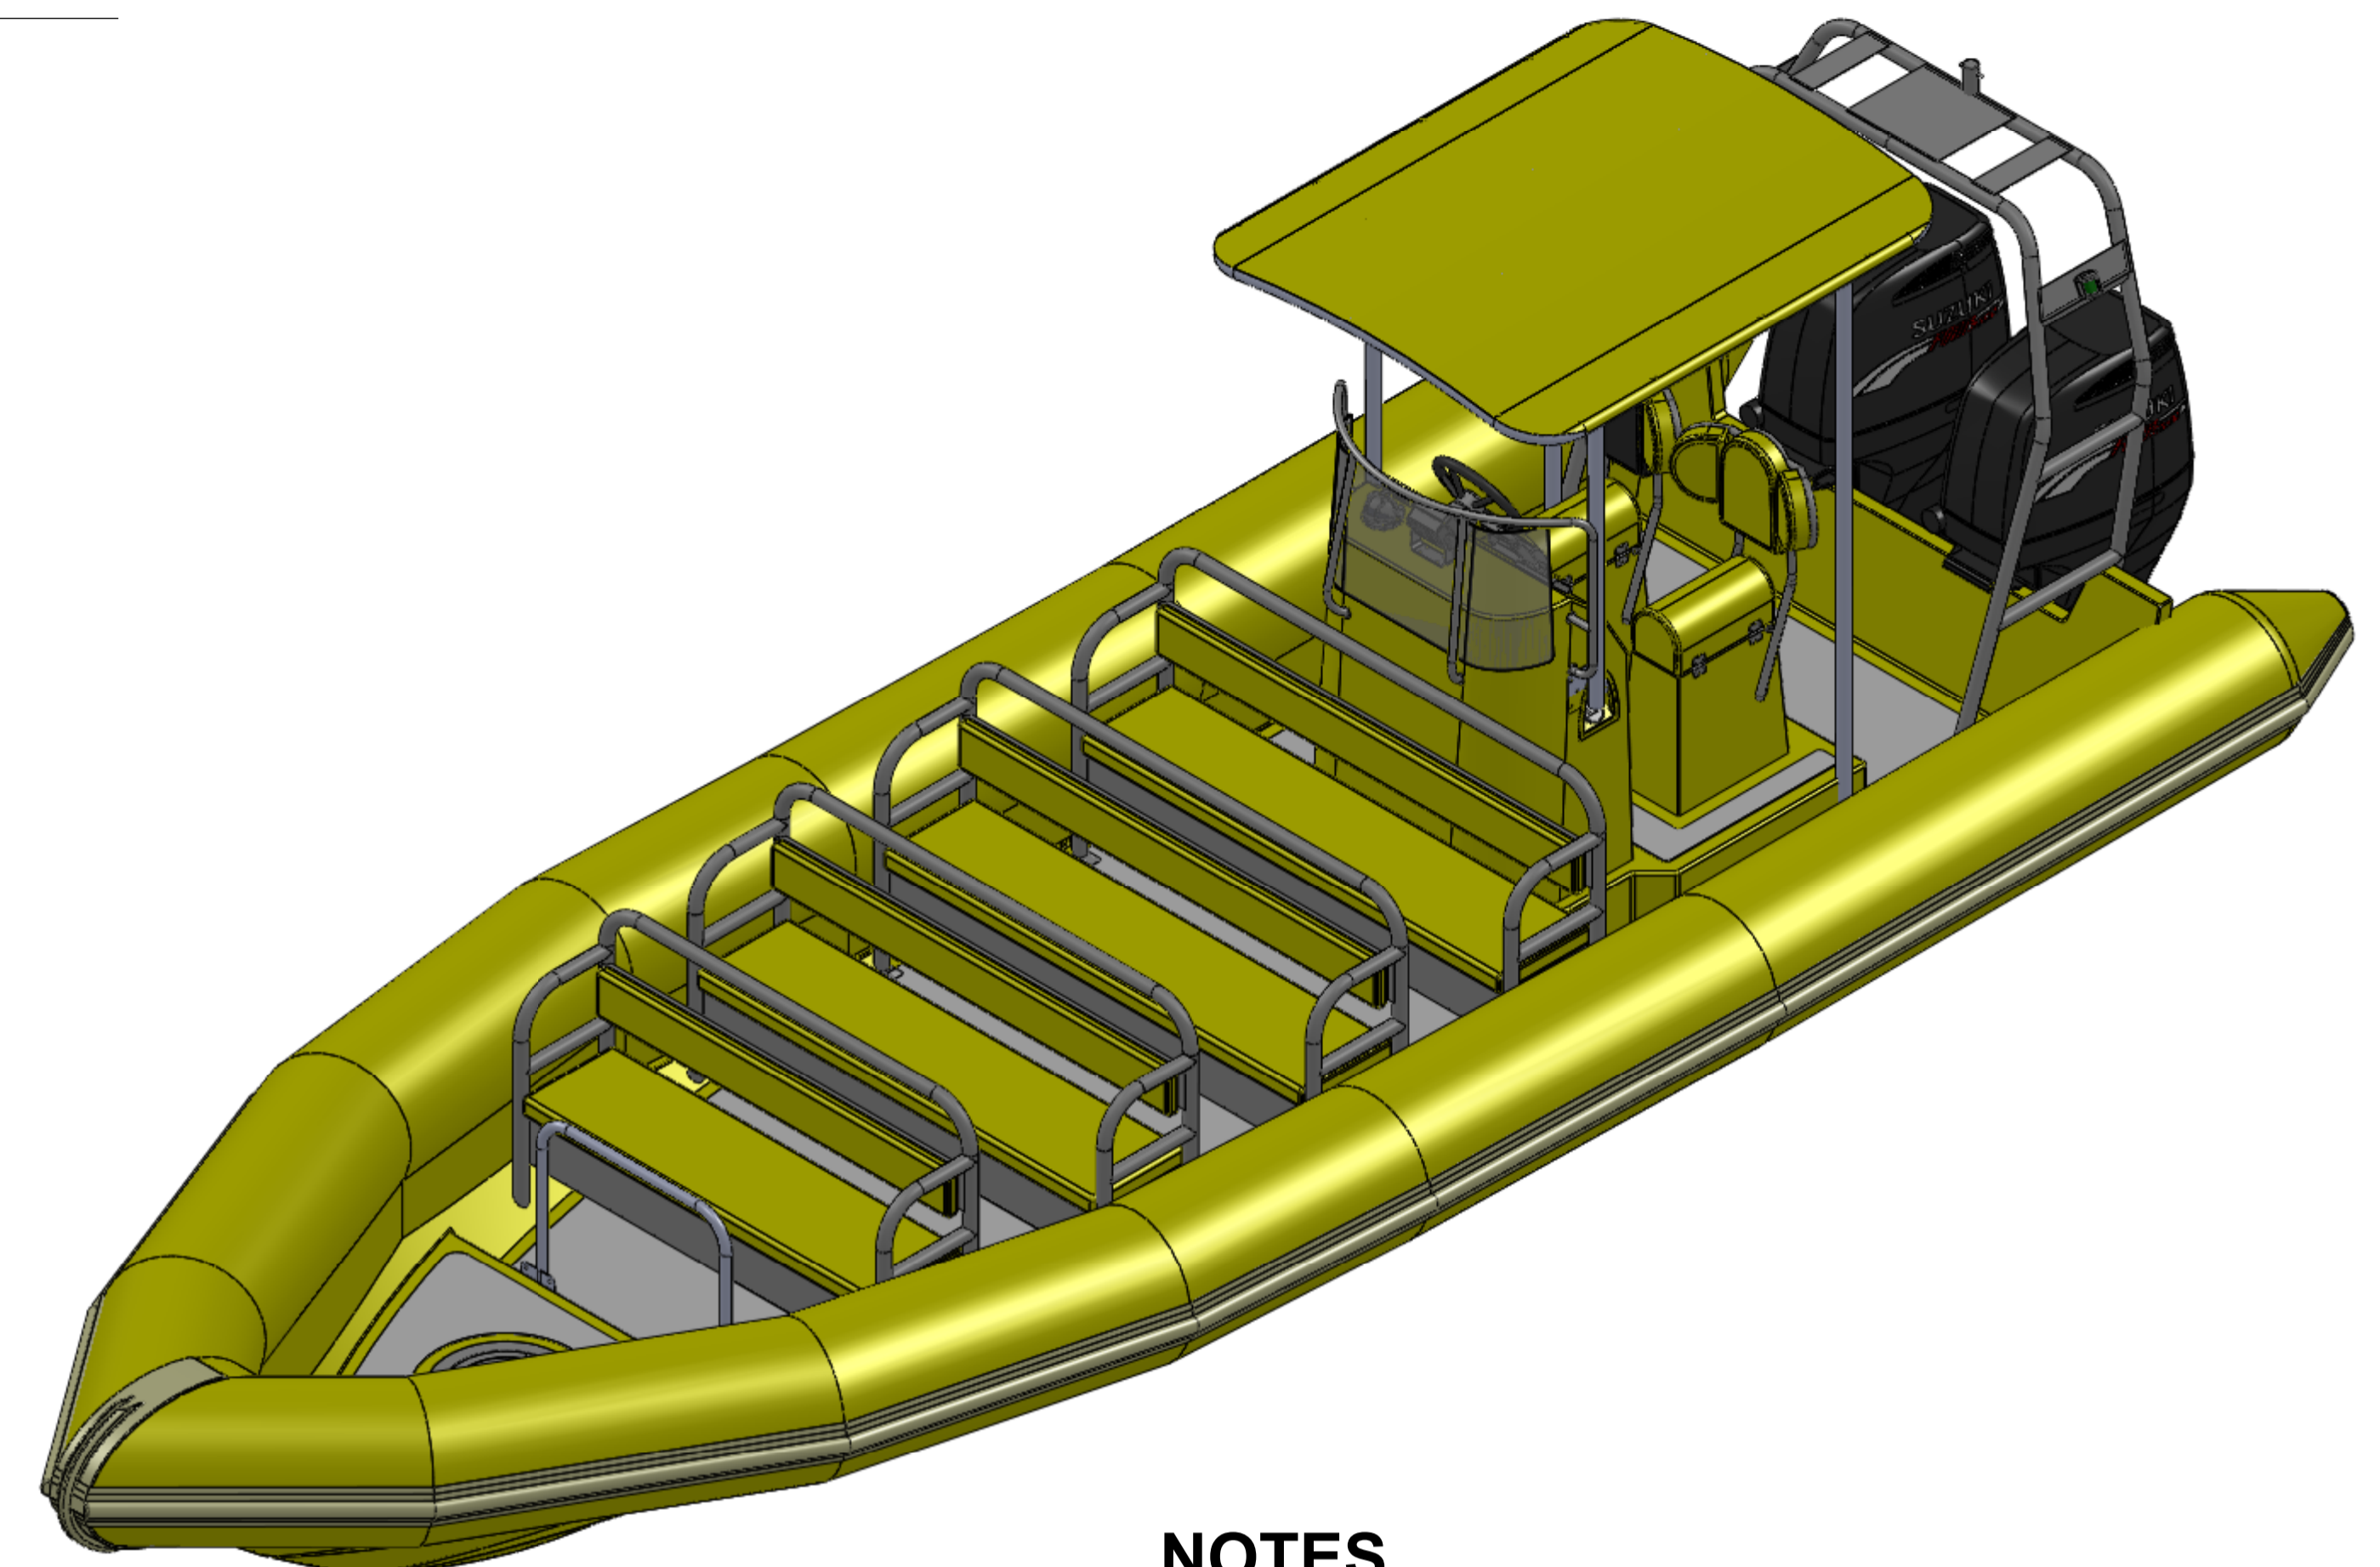

THIRD ANGLE PROJECTION

REVISIONS		
REV.	DESCRIPTION	DATE
1	FIRST ISSUE	10/12/2008

# 9m SEA SAFARI

## NOTES

1. HULL - YELLOW.
2. POD SEAT BASES YELLOW.
3. UPHOLSTERY - YELLOW.
4. TUBE - YELLOW.  
RUB STRIP - LIGHT GREY.  
PADS - YELLOW.
5. ALL TUBE WORK IS POLISHED 316 GRADE STAINLESS STEEL.

DRAWN	NAME	DATE	<b>EDWARD CLOSE, HOUNDSTONE BUSINESS PARK</b> YEOVIL, SOMESSET, UK, BA22 8RU Tel : 01935 411 846, Web : www.ribcraft.co.uk email : sales@ribcraft.co.uk
CHECKED	CDG	10/12/08	
APP'VD			
GENERAL TOLERANCES UNLESS STATED OTHERWISE. ALL DIMENSIONS ARE IN MILLIMETERS LINEAR : ± 0.5mm ANGULAR : ± 5 DEGREES SURFACE FINISH : -			TITLE : 9m SEA SAFARI MATERIAL : - FINISH : - MASS : - STOCK CODE : -
DO NOT SCALE IF IN DOUBT, ASK			CRAFT : 9m SHEET 1 OF 1 SCALE: 1:50 DRG NO : RCL00002