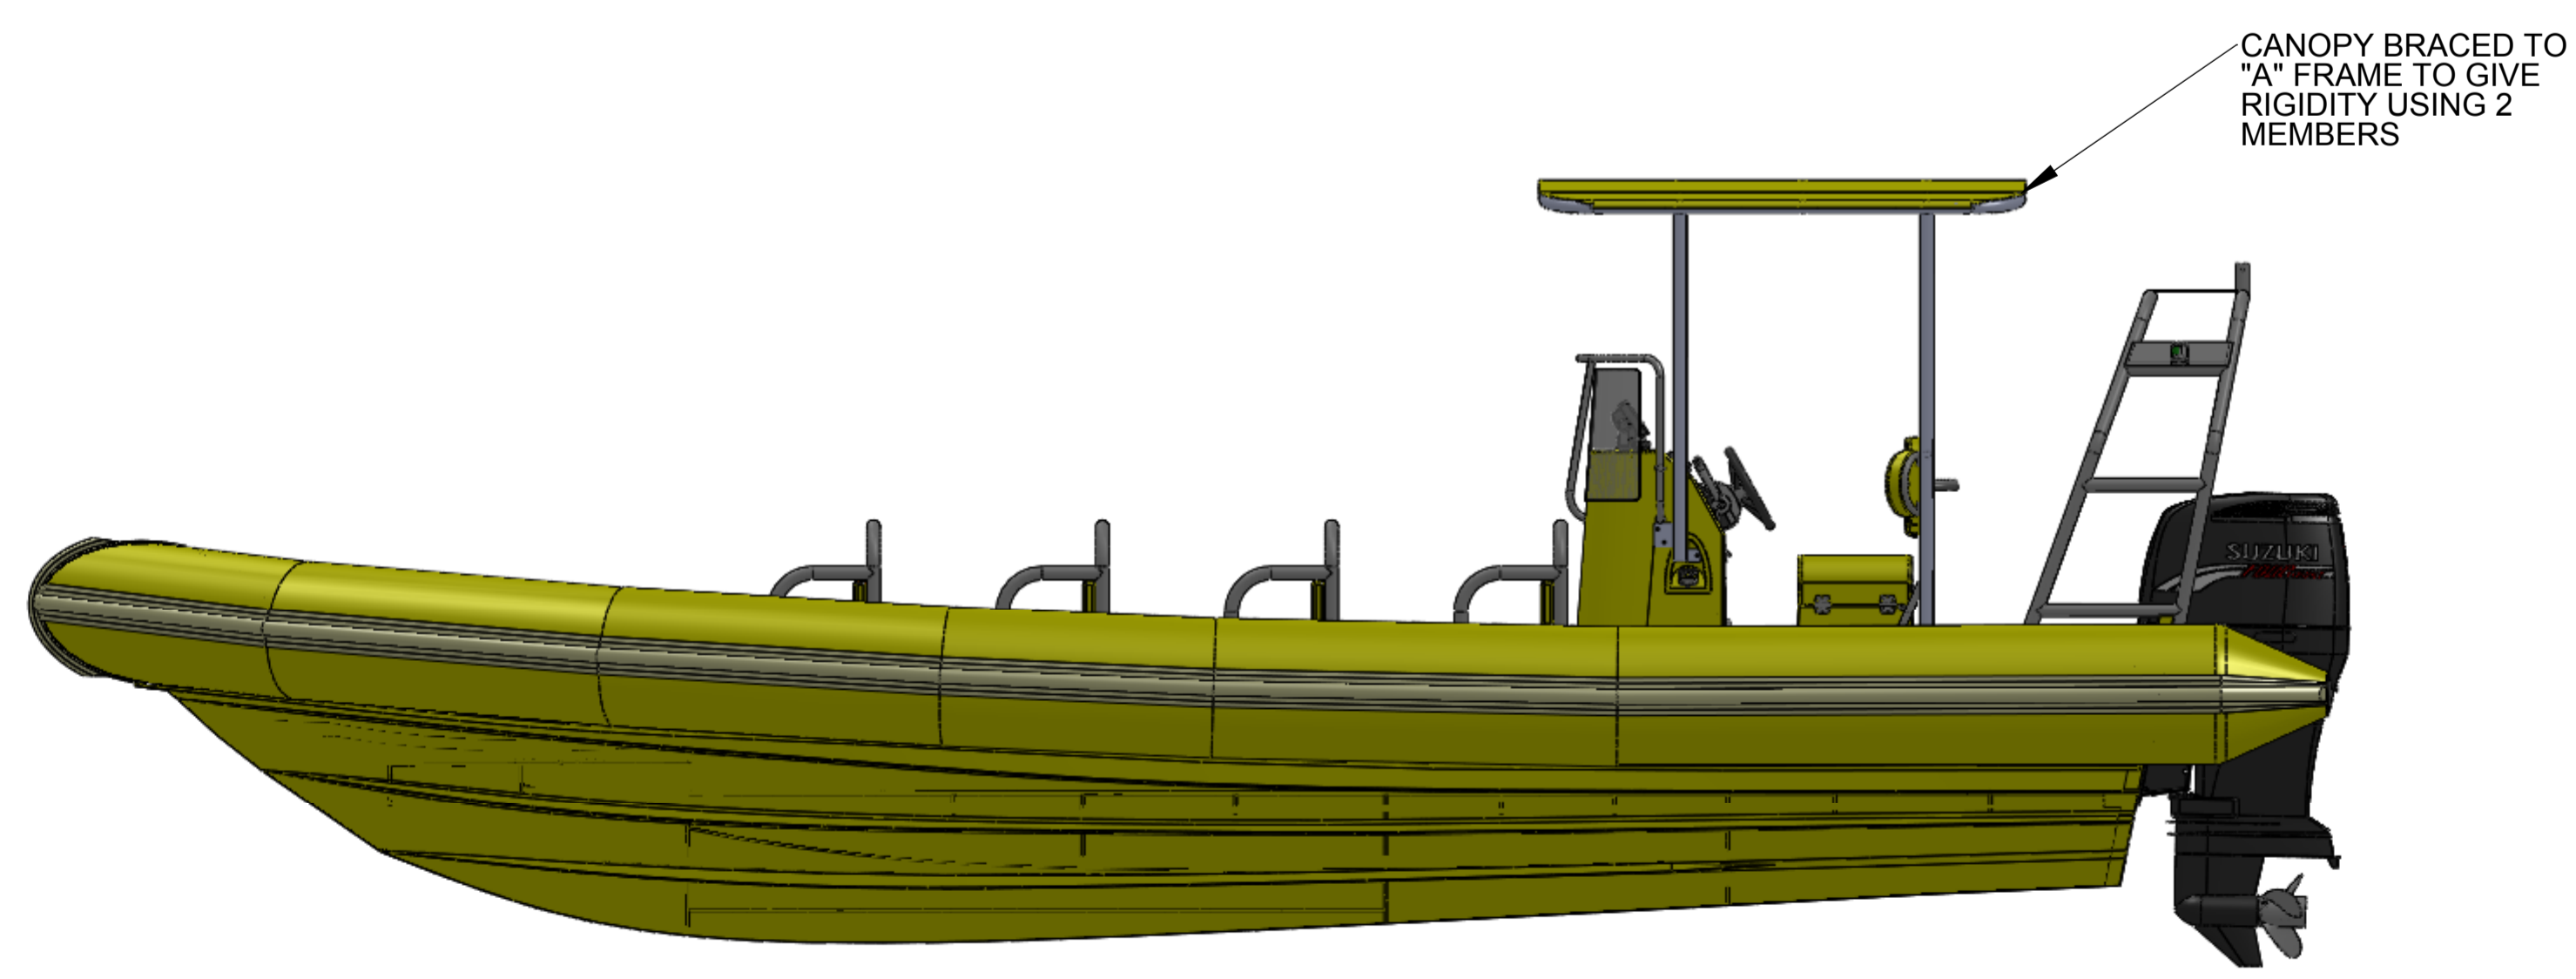

THIRD ANGLE PROJECTION

REVISIONS		
REV.	DESCRIPTION	DATE
1	FIRST ISSUE	10/12/2008

# 9m SEA SAFARI

## NOTES

1. HULL - YELLOW.
2. POD SEAT BASES YELLOW.
3. UPHOLSTERY - YELLOW.
4. TUBE - YELLOW.  
RUB STRIP - LIGHT GREY.  
PADS - YELLOW.
5. ALL TUBE WORK IS POLISHED 316 GRADE STAINLESS STEEL.

DRAWN	NAME	DATE	<b>EDWARD CLOSE, HOUNDSTONE BUSINESS PARK</b> YEOVIL, SOMESSET, UK, BA22 8RU Tel : 01935 411 846, Web : www.ribcraft.co.uk email : sales@ribcraft.co.uk
CHECKED	CDG	10/12/08	
APP'VD			
GENERAL TOLERANCES UNLESS STATED OTHERWISE. ALL DIMENSIONS ARE IN MILLIMETERS LINEAR : ± 0.5mm ANGULAR : ± 5 DEGREES SURFACE FINISH : -			TITLE : 9m SEA SAFARI MATERIAL : - FINISH : - MASS : - STOCK CODE : -
DO NOT SCALE IF IN DOUBT, ASK			CRAFT : 9m SHEET 1 OF 1 SCALE: 1:50 DRG NO : RCL00002