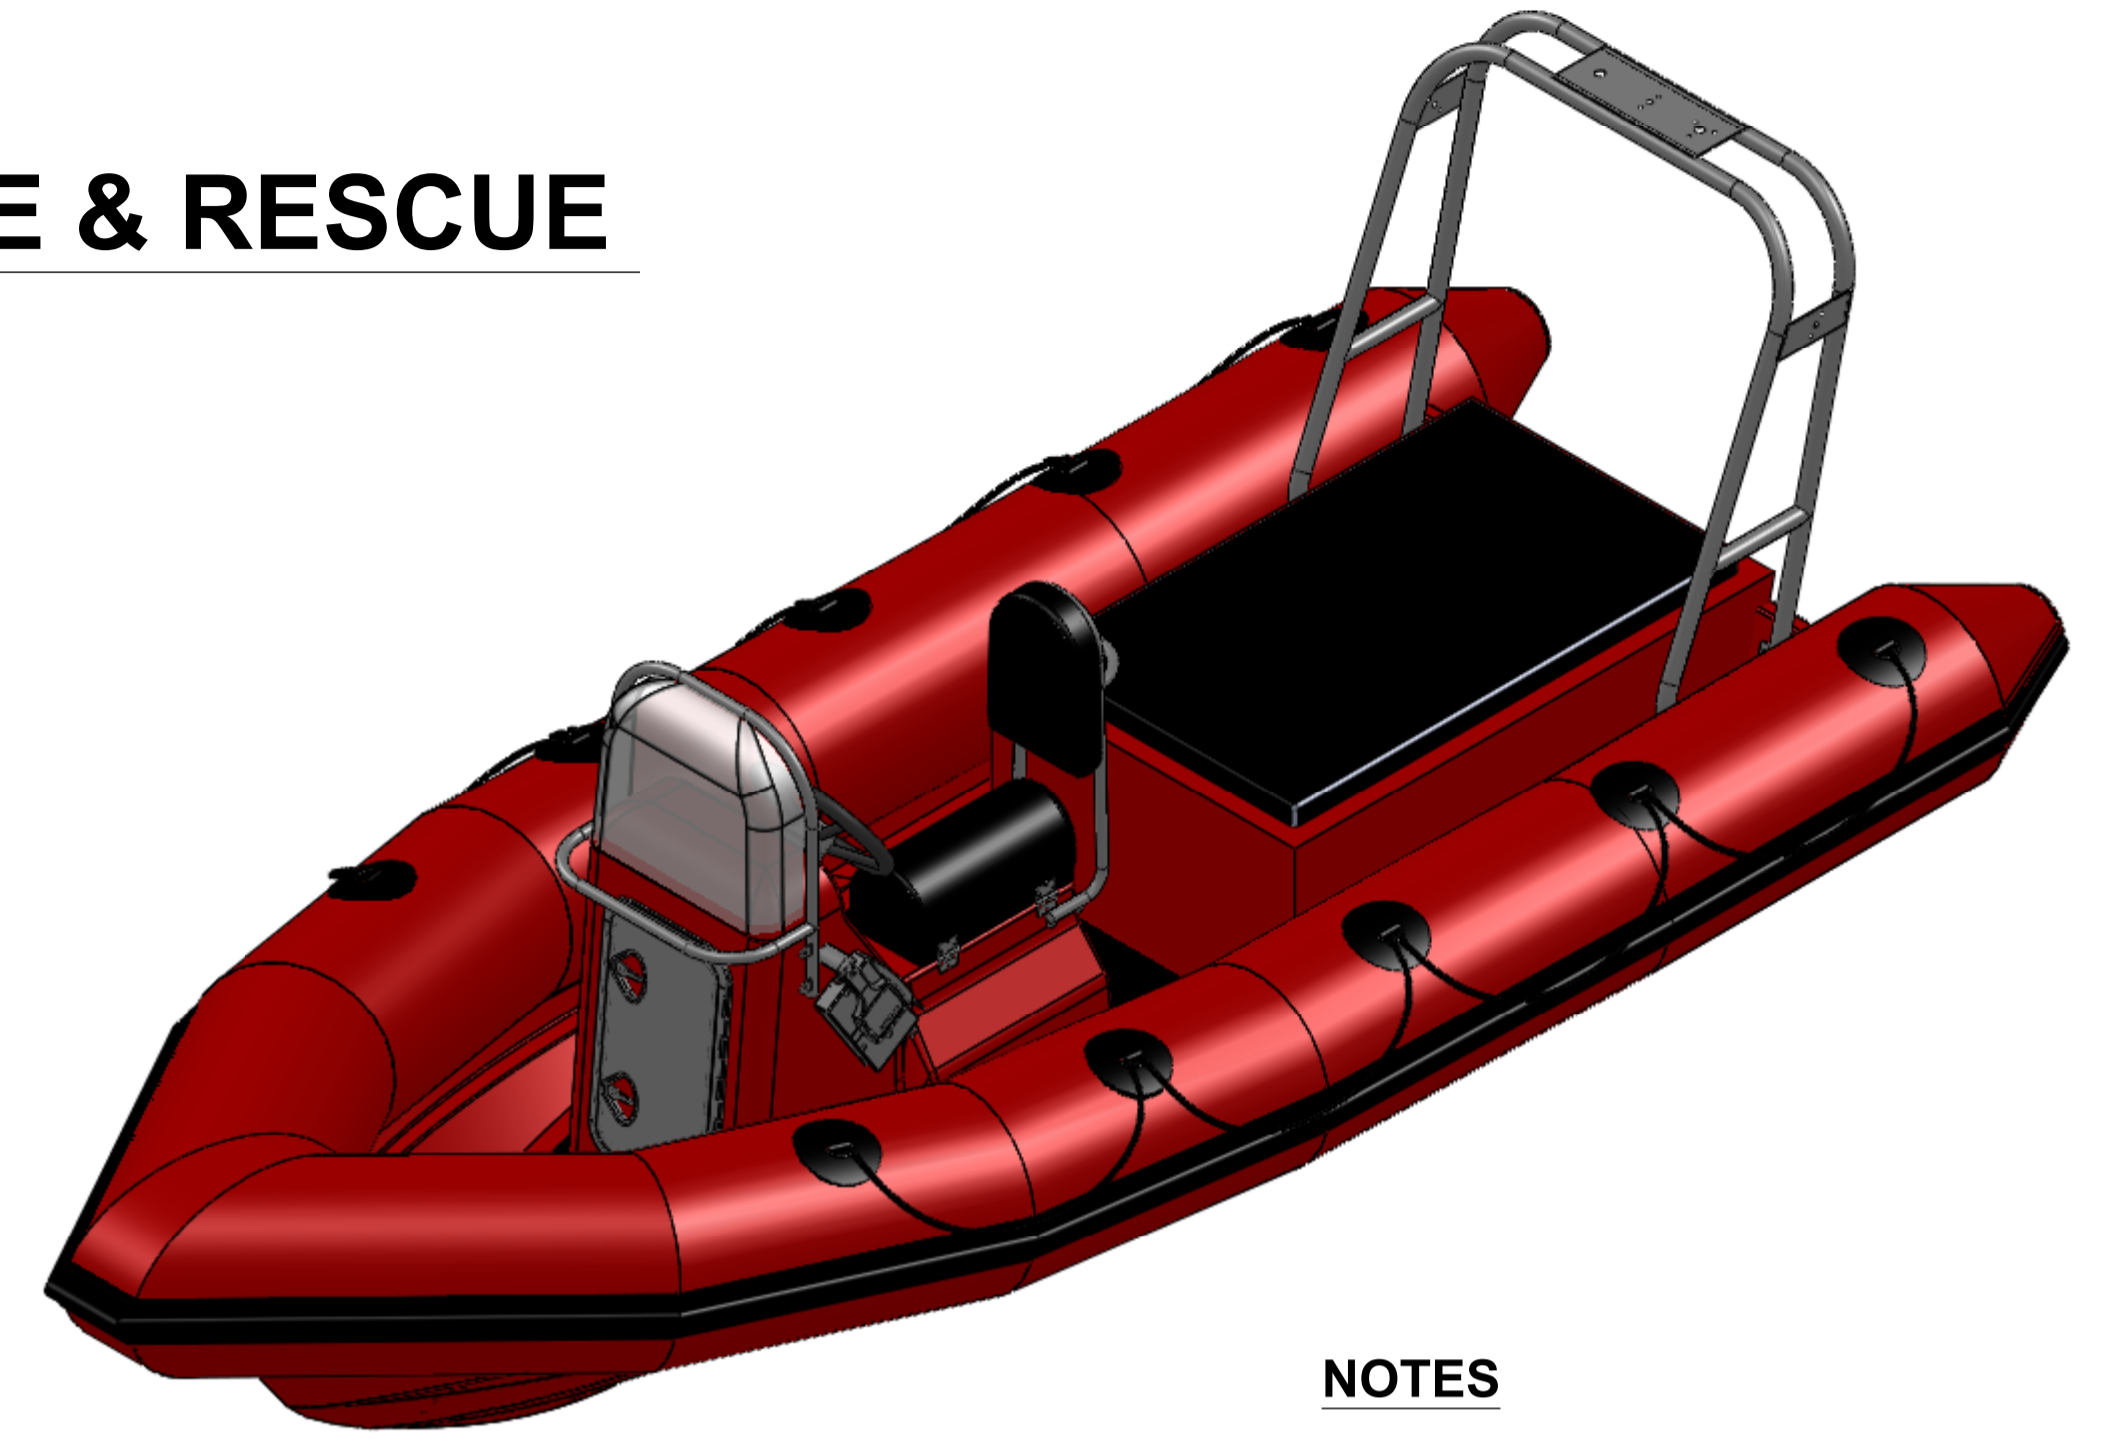

REVISIONS		
REV.	DESCRIPTION	DATE
1	FIRST ISSUE	07/08/2009

4.8m FIRE & RESCUE

NOTES

- HULL - RED
- DECK (ANTI-SLIP) - BLACK
- UPHOLSTERY - BLACK
- POD SEATS - N/A
- BENCH SEAT - N/A
- CONSOLE - RED
- WHEELHOUSE - N/A
- TUBE - RED
RUB STRIP - BLACK
WEAR PADS - BLACK
"D" RING TUBE PADS - BLACK
ROPE - BLACK
GRAB HANDLE - TBA
FOOT STRAPS - N/A
BOW SNUBBER - TBA
SELF RIGHTING BAG - N/A
LOGO - TBA
- ALL TUBE WORK IS 316 GRADE STAINLESS STEEL
- 304 STAINLESS STEEL FUEL TANK MOUNTED UNDER DECK, SIZE TBA
- UNDER DECK TRUNKING FOR CABLES
- EXTRA'S - TBA
- STEERING - TBA
- TRAILER - TBA

NAME	DATE	EDWARD CLOSE, HOUNDSTONE BUSINESS PARK YEovil, SOMeSET, UK, BA22 8RU Tel : 01935 411 846, Web : www.ribcraft.co.uk email : sales@ribcraft.co.uk
DRAWN	CDG	
CHECKED	07/08/09	
APPV'D		

GENERAL TOLERANCES UNLESS STATED OTHERWISE. ALL DIMENSIONS ARE IN MILLIMETERS		TITLE : 4.8m FIRE & RESCUE	
LINEAR : ± 0.5mm	ANGULAR : ± 5 DEGREES	FINISH : -	CRAFT : 4.8M
SURFACE FINISH :		MASS : -	STOCK CODE : -
SCALE: 1:15		DRG NO : RCL00106	