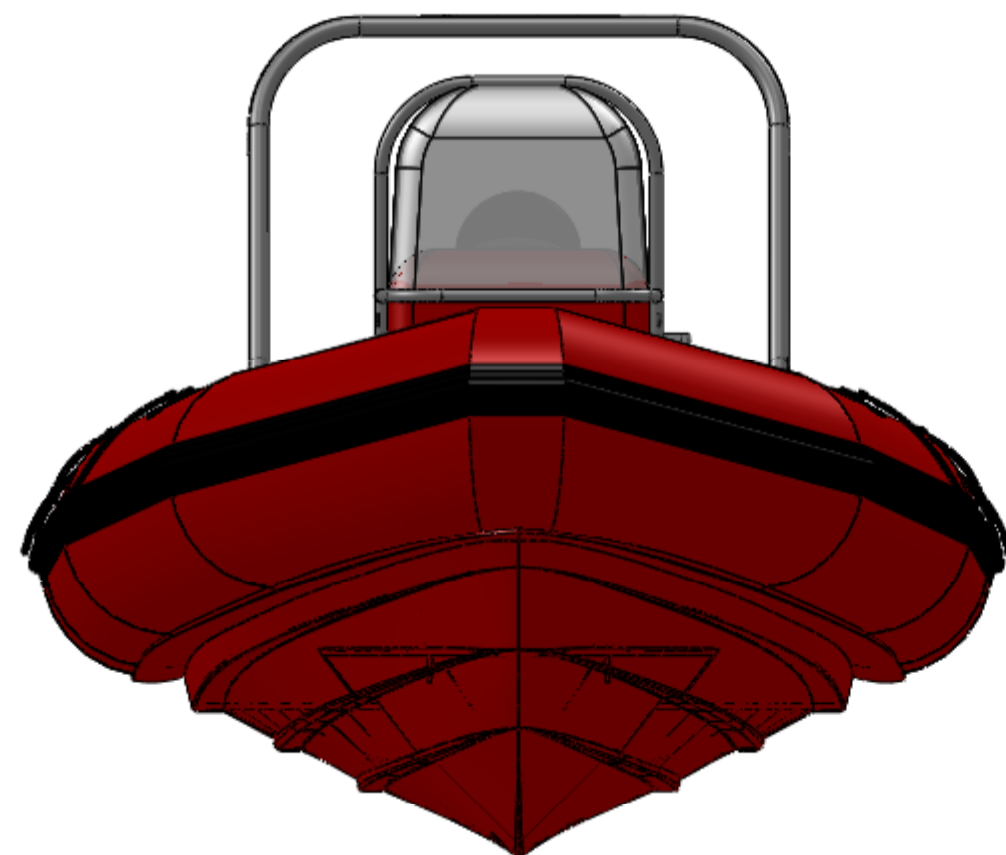

REVISIONS		
REV.	DESCRIPTION	DATE
1	FIRST ISSUE	07/08/2009

4.8m FIRE & RESCUE

NOTES

- HULL - RED
- DECK (ANTI-SLIP) - BLACK
- UPHOLSTERY - BLACK
- POD SEATS - N/A
- BENCH SEAT - N/A
- CONSOLE - RED
- WHEELHOUSE - N/A
- TUBE - RED
RUB STRIP - BLACK
WEAR PADS - BLACK
"D" RING TUBE PADS - BLACK
ROPE - BLACK
GRAB HANDLE - TBA
FOOT STRAPS - N/A
BOW SNUBBER - TBA
SELF RIGHTING BAG - N/A
LOGO - TBA
- ALL TUBE WORK IS 316 GRADE STAINLESS STEEL
- 304 STAINLESS STEEL FUEL TANK MOUNTED UNDER DECK, SIZE TBA
- UNDER DECK TRUNKING FOR CABLES
- EXTRA'S - TBA
- STEERING - TBA
- TRAILER - TBA

NAME	DATE	EDWARD CLOSE, HOUNDSTONE BUSINESS PARK YEovil, SOMeSET, UK, BA22 8RU Tel : 01935 411 846, Web : www.ribcraft.co.uk email : sales@ribcraft.co.uk
DRAWN	CDG	
CHECKED	07/08/09	
APPV'D		

GENERAL TOLERANCES UNLESS STATED OTHERWISE. ALL DIMENSIONS ARE IN MILLIMETERS		TITLE : 4.8m FIRE & RESCUE	
LINEAR : ± 0.5mm	ANGULAR : ± 5 DEGREES	FINISH : -	CRAFT : 4.8M
SURFACE FINISH :		MASS : -	STOCK CODE : -
SCALE: 1:15		DRG NO : RCL00106	