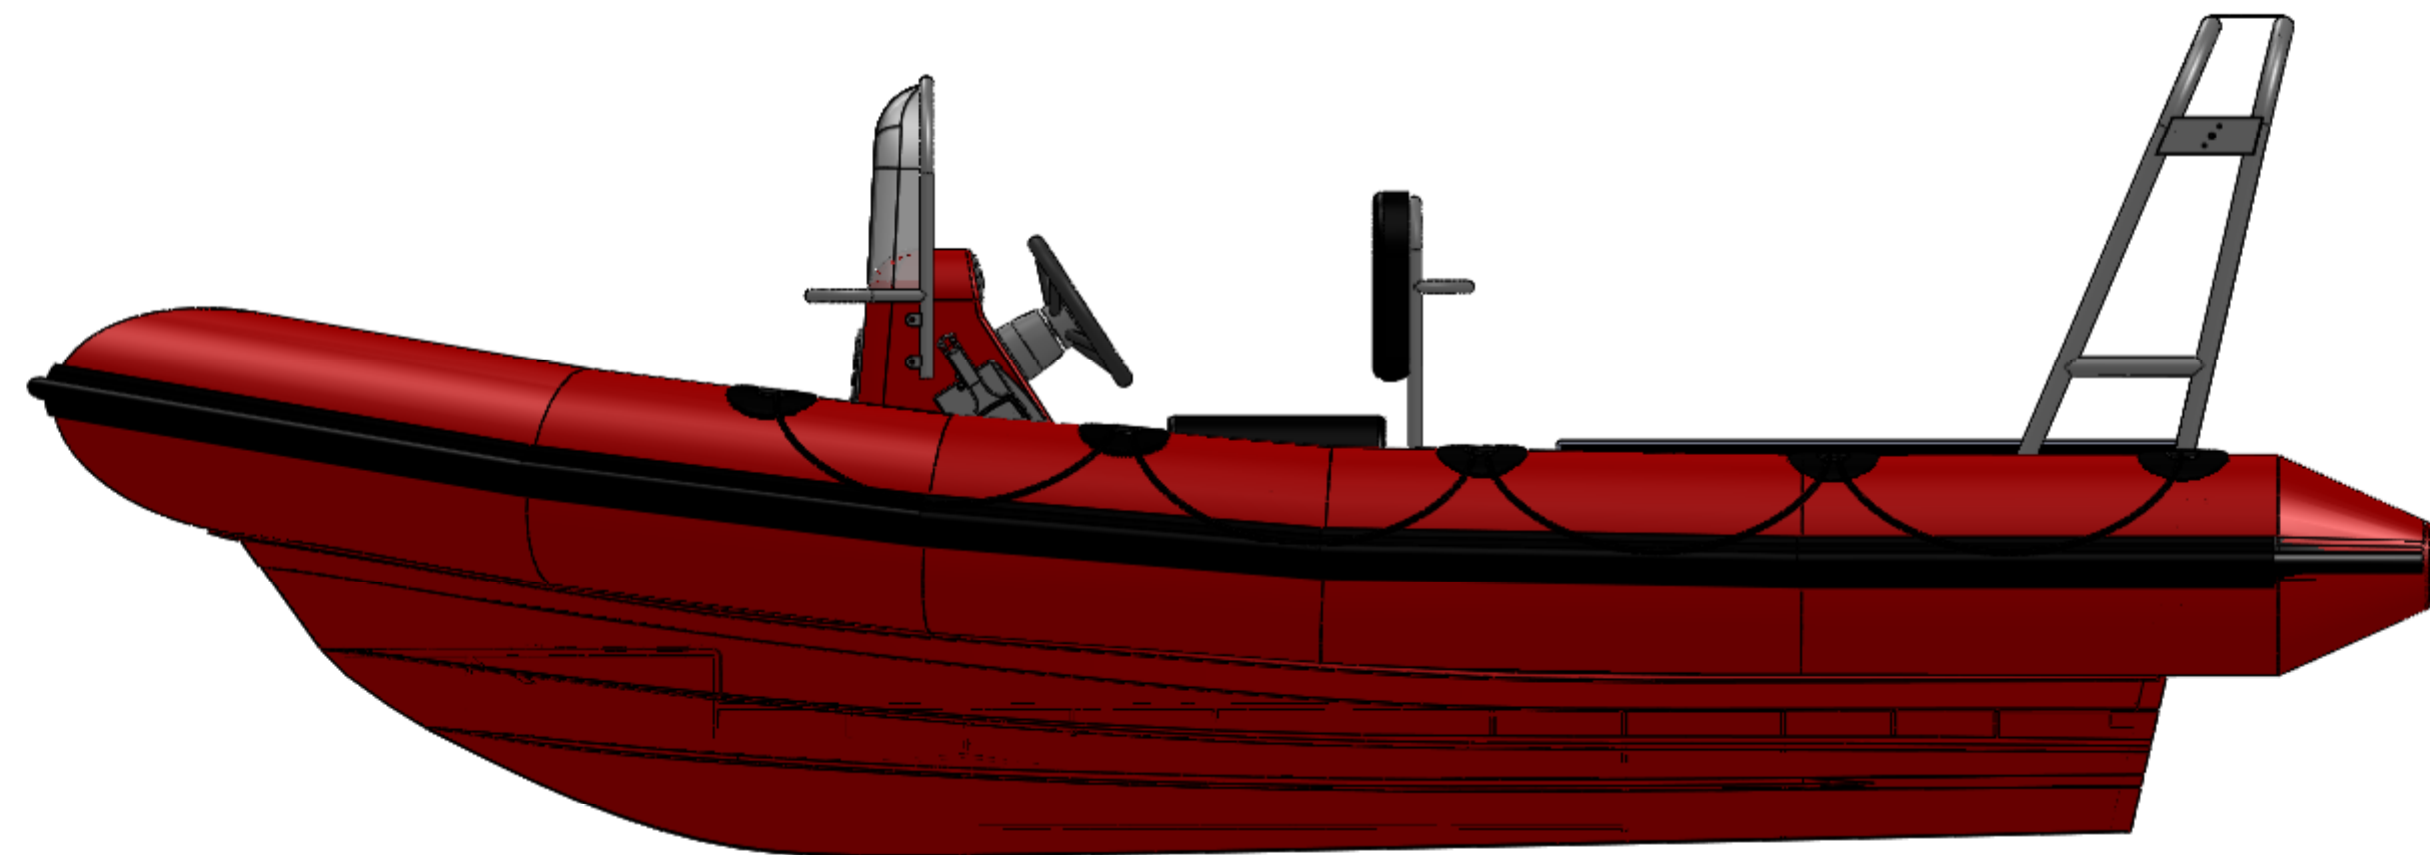

REVISIONS		
REV.	DESCRIPTION	DATE
1	FIRST ISSUE	07/08/2009

4.8m FIRE & RESCUE

NOTES

- HULL - RED
- DECK (ANTI-SLIP) - BLACK
- UPHOLSTERY - BLACK
- POD SEATS - N/A
- BENCH SEAT - N/A
- CONSOLE - RED
- WHEELHOUSE - N/A
- TUBE - RED
RUB STRIP - BLACK
WEAR PADS - BLACK
"D" RING TUBE PADS - BLACK
ROPE - BLACK
GRAB HANDLE - TBA
FOOT STRAPS - N/A
BOW SNUBBER - TBA
SELF RIGHTING BAG - N/A
LOGO - TBA
- ALL TUBE WORK IS 316 GRADE STAINLESS STEEL
- 304 STAINLESS STEEL FUEL TANK MOUNTED UNDER DECK, SIZE TBA
- UNDER DECK TRUNKING FOR CABLES
- EXTRA'S - TBA
- STEERING - TBA
- TRAILER - TBA

NAME	DATE	EDWARD CLOSE, HOUNDSTONE BUSINESS PARK YEovil, SOMeSET, UK, BA22 8RU Tel : 01935 411 846, Web : www.ribcraft.co.uk email : sales@ribcraft.co.uk
DRAWN	CDG	
CHECKED	07/08/09	
APPV'D		

GENERAL TOLERANCES UNLESS STATED OTHERWISE. ALL DIMENSIONS ARE IN MILLIMETERS		TITLE : 4.8m FIRE & RESCUE	
LINEAR : ± 0.5mm	ANGULAR : ± 5 DEGREES	FINISH : -	CRAFT : 4.8M
SURFACE FINISH :		MASS : -	STOCK CODE : -
SCALE: 1:15		DRG NO : RCL00106	