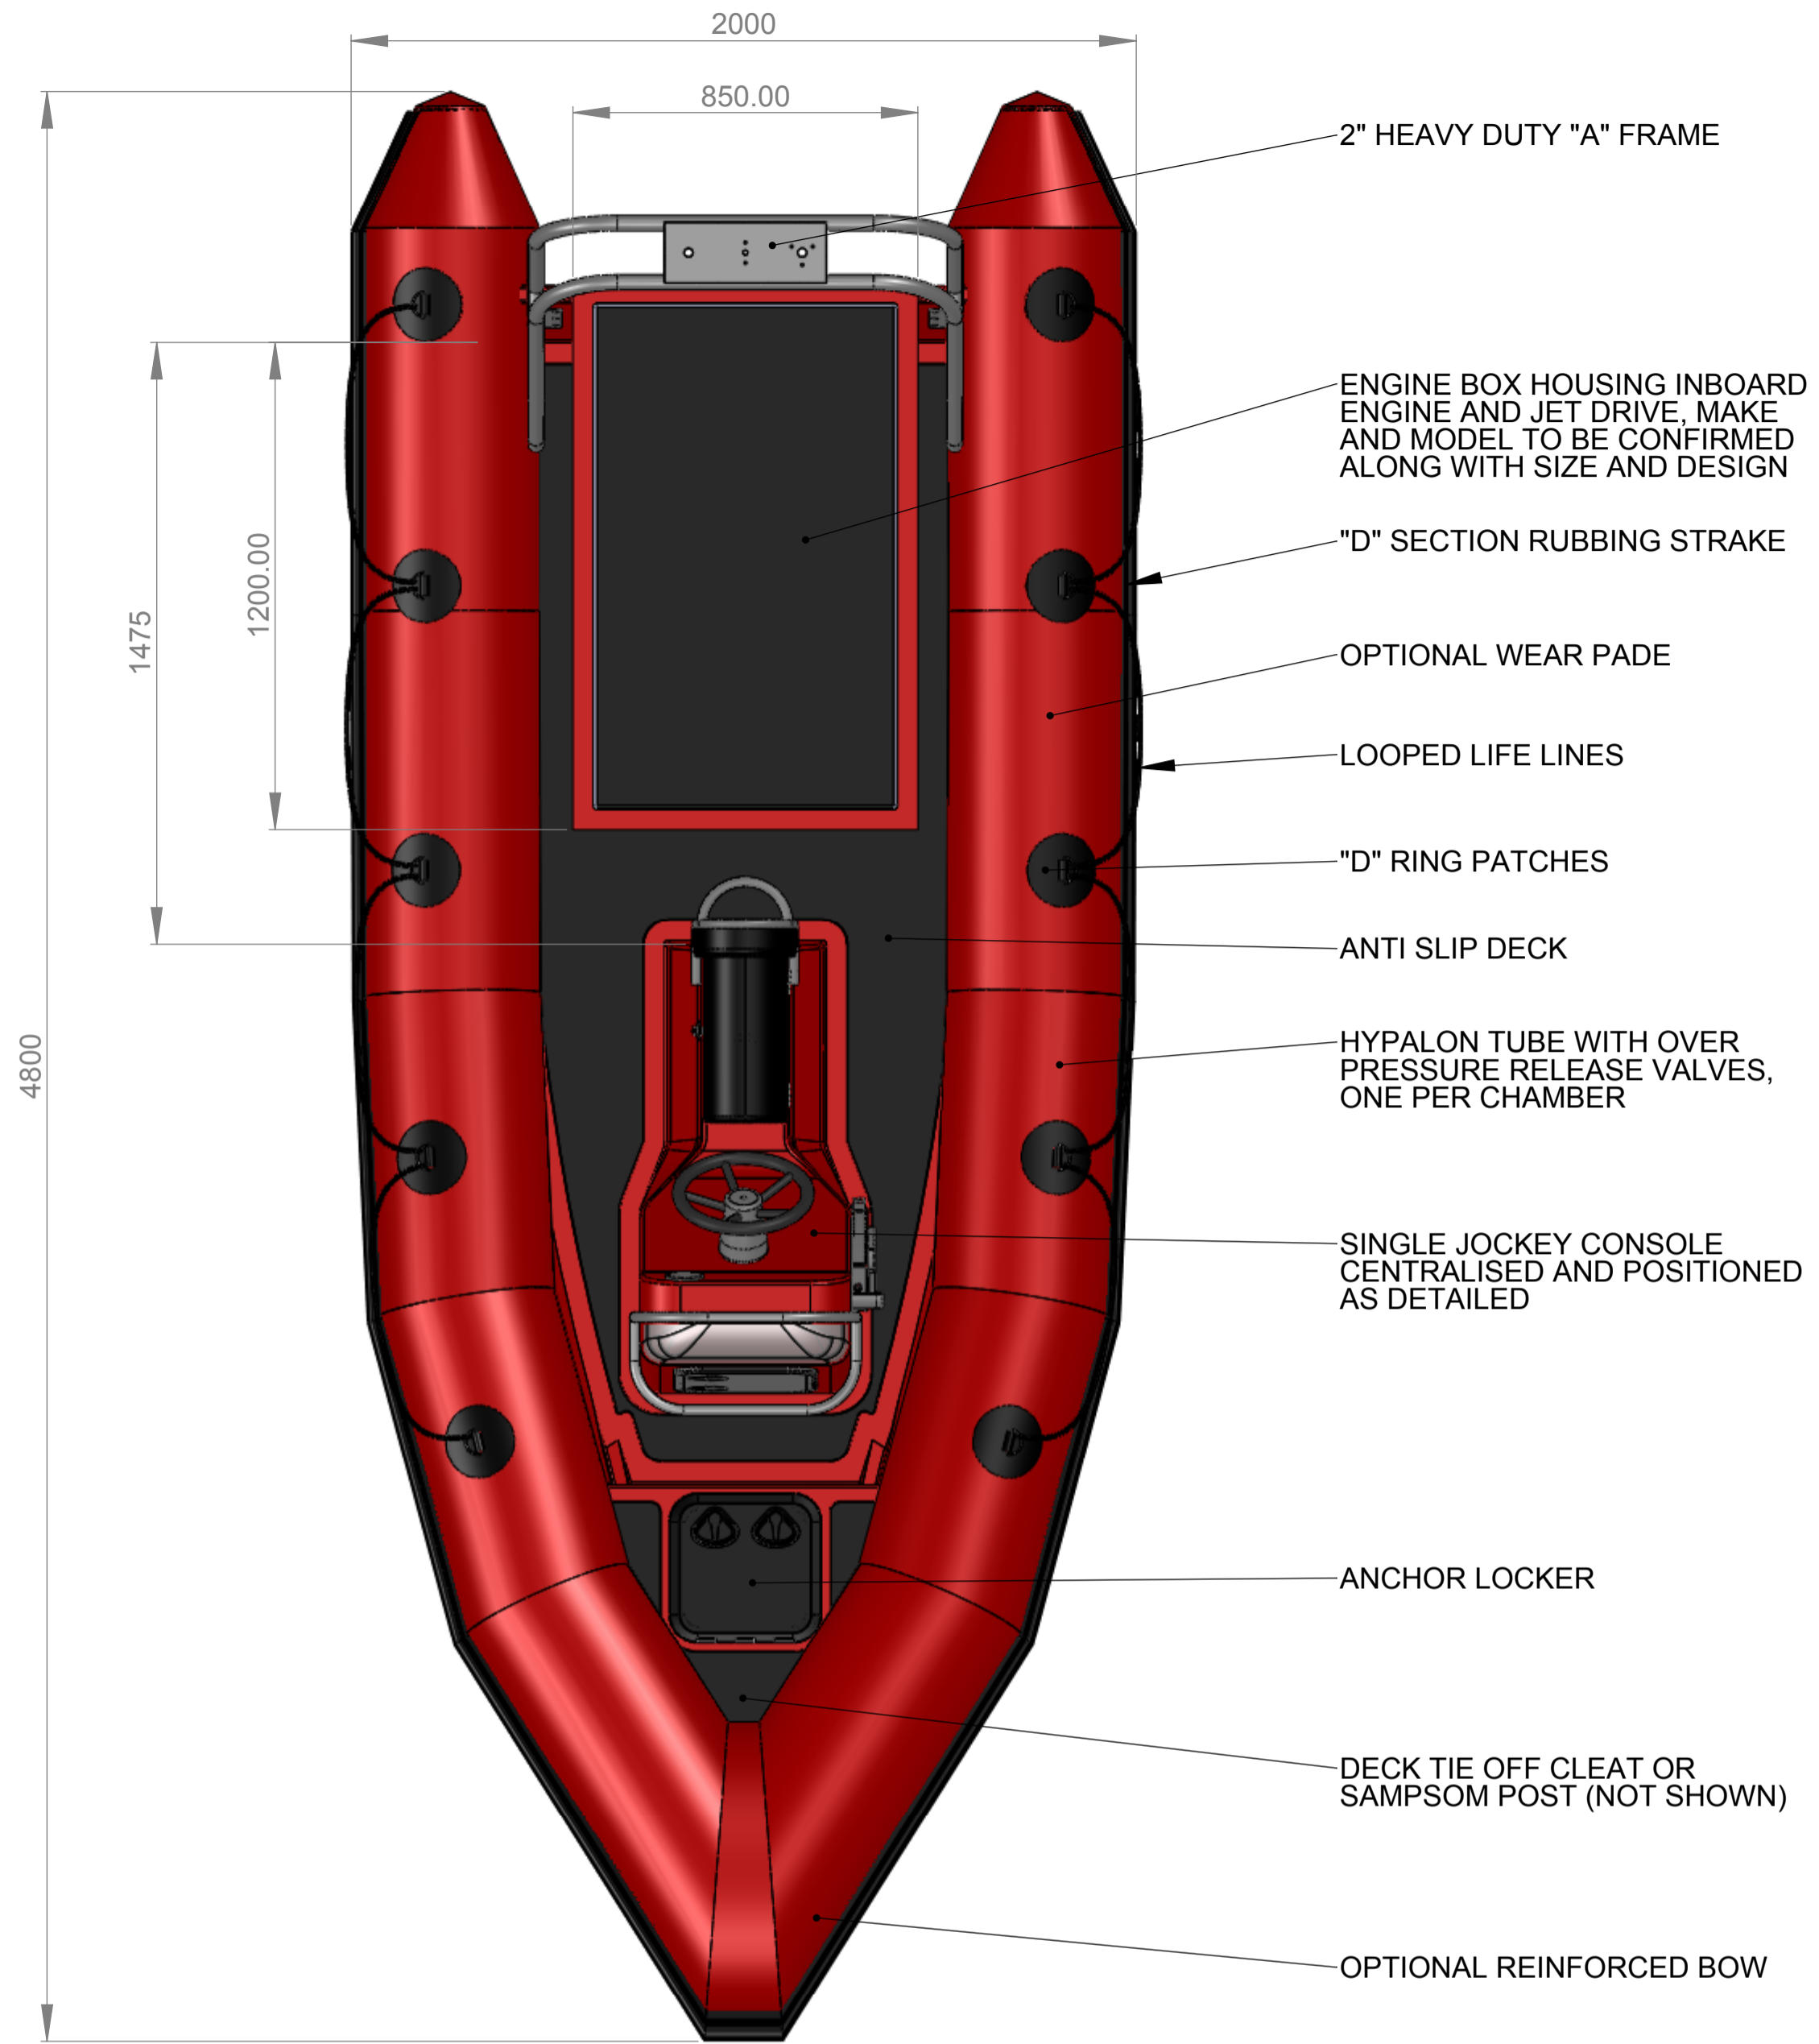

REVISIONS		
REV.	DESCRIPTION	DATE
1	FIRST ISSUE	07/08/2009

4.8m FIRE & RESCUE

NOTES

- HULL - RED
- DECK (ANTI-SLIP) - BLACK
- UPHOLSTERY - BLACK
- POD SEATS - N/A
- BENCH SEAT - N/A
- CONSOLE - RED
- WHEELHOUSE - N/A
- TUBE - RED
RUB STRIP - BLACK
WEAR PADS - BLACK
"D" RING TUBE PADS - BLACK
ROPE - BLACK
GRAB HANDLE - TBA
FOOT STRAPS - N/A
BOW SNUBBER - TBA
SELF RIGHTING BAG - N/A
LOGO - TBA
- ALL TUBE WORK IS 316 GRADE STAINLESS STEEL
- 304 STAINLESS STEEL FUEL TANK MOUNTED UNDER DECK, SIZE TBA
- UNDER DECK TRUNKING FOR CABLES
- EXTRA'S - TBA
- STEERING - TBA
- TRAILER - TBA

NAME	DATE	EDWARD CLOSE, HOUNDSTONE BUSINESS PARK YEovil, SOMeSET, UK, BA22 8RU Tel : 01935 411 846, Web : www.ribcraft.co.uk email : sales@ribcraft.co.uk
DRAWN	CDG	
CHECKED	07/08/09	
APPV'D		

GENERAL TOLERANCES UNLESS STATED OTHERWISE. ALL DIMENSIONS ARE IN MILLIMETERS		TITLE : 4.8m FIRE & RESCUE	
LINEAR : ± 0.5mm	ANGULAR : ± 5 DEGREES	FINISH : -	CRAFT : 4.8M
SURFACE FINISH :		MASS : -	STOCK CODE : -
SCALE: 1:15		DRG NO : RCL00106	