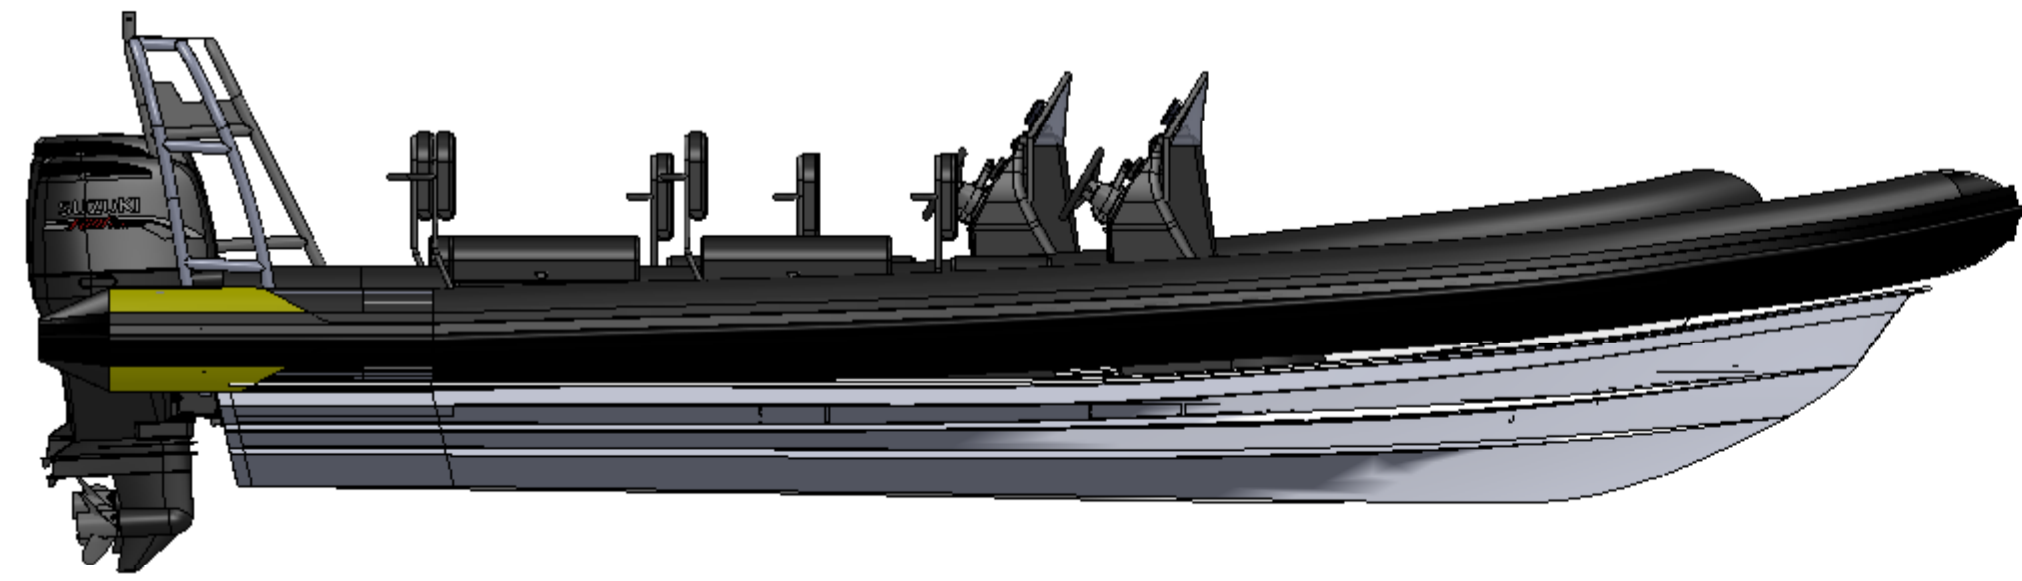

THIRD ANGLE PROJECTION

CHARTER BOAT

REVISIONS		
REV.	DESCRIPTION	DATE
A	FIRST ISSUE	12/11/2009

NAME	DATE	EDWARD CLOSE, HOUNDSTONE BUSINESS PARK YEOVIL, SOMESSET, UK, BA22 8RU Tel : 01935 411 846, Web : www.ribcraft.co.uk email : sales@ribcraft.co.uk
DRAWN	CDG	
CHECKED	01/09/09	
APPV'D		

GENERAL TOLERANCES UNLESS STATED OTHERWISE. ALL DIMENSIONS ARE IN MILLIMETERS		TITLE : CHARTER BOAT
LINEAR : ± 0.5mm	ANGULAR : ± 5 DEGREES	TENDER No. : -
SURFACE FINISH :		FINISH : -
THE REPRODUCTION OF THIS DRAWING IN WHOLE OR IN PART WITHOUT THE WRITTEN PERMISSION IS PROHIBITED.		CRAFT :
SCALE: 1:32.5 DRG NO : RCL00121		STOCK CODE : -

DO NOT SCALE IF IN DOUBT, ASK