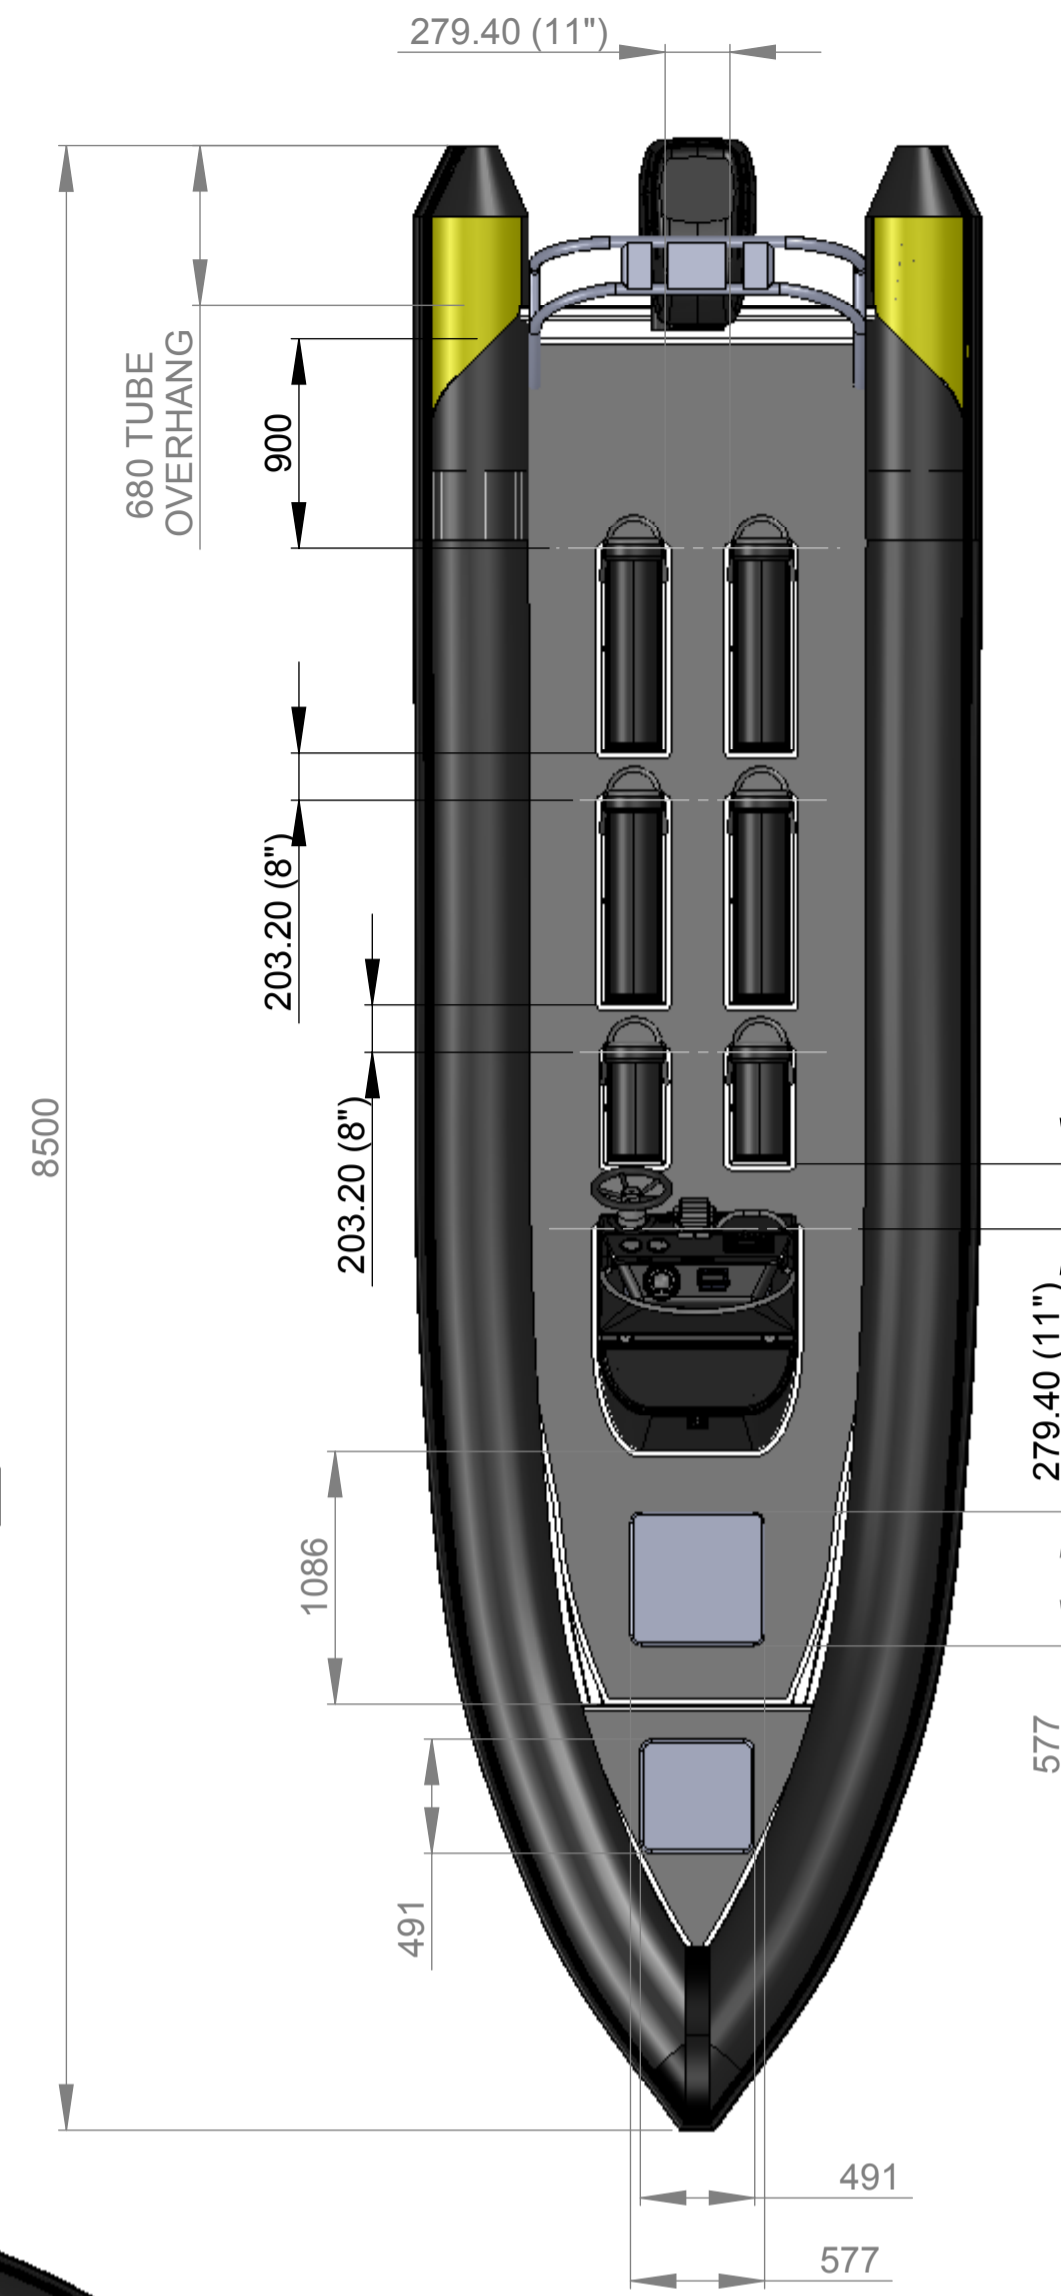

THIRD ANGLE PROJECTION

CHARTER BOAT

REVISIONS		
REV.	DESCRIPTION	DATE
A	FIRST ISSUE	12/11/2009

NAME	DATE	EDWARD CLOSE, HOUNDSTONE BUSINESS PARK YEOVIL, SOMESSET, UK, BA22 8RU Tel : 01935 411 846, Web : www.ribcraft.co.uk email : sales@ribcraft.co.uk
DRAWN	CDG	
CHECKED	01/09/09	
APPV'D		

GENERAL TOLERANCES UNLESS STATED OTHERWISE. ALL DIMENSIONS ARE IN MILLIMETERS		TITLE : CHARTER BOAT
LINEAR : ± 0.5mm	ANGULAR : ± 5 DEGREES	TENDER No. : -
SURFACE FINISH :		FINISH : -
THE REPRODUCTION OF THIS DRAWING IN WHOLE OR IN PART WITHOUT THE WRITTEN PERMISSION IS PROHIBITED.		CRAFT :
SCALE: 1:32.5 DRG NO : RCL00121		STOCK CODE : -

DO NOT SCALE IF IN DOUBT, ASK