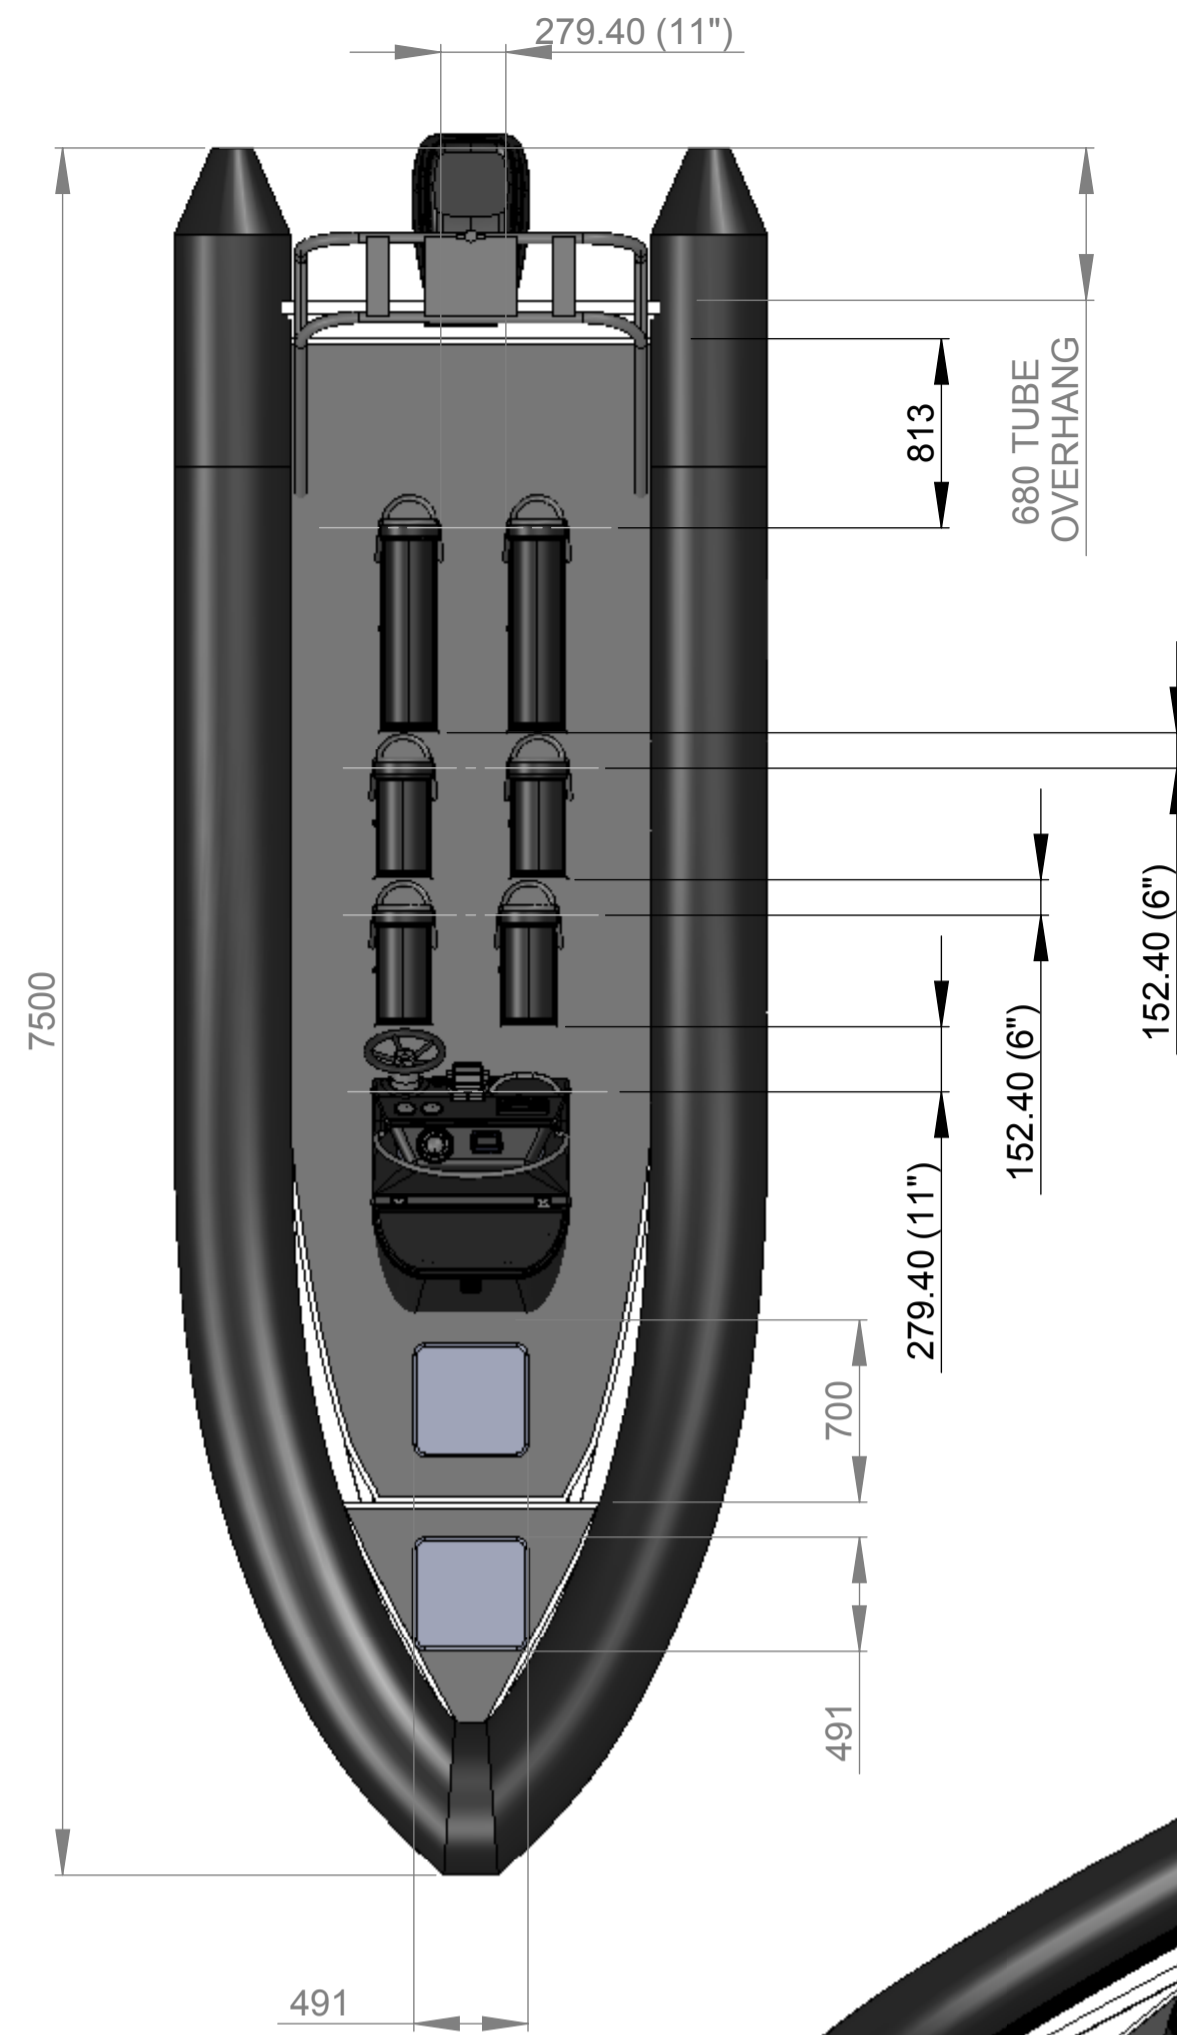

THIRD ANGLE PROJECTION

CHARTER BOAT

REVISIONS		
REV.	DESCRIPTION	DATE
A	FIRST ISSUE	12/11/2009

NAME	DATE	EDWARD CLOSE, HOUNDSTONE BUSINESS PARK YEOVIL, SOMESSET, UK, BA22 8RU Tel : 01935 411 846, Web : www.ribcraft.co.uk email : sales@ribcraft.co.uk
DRAWN	CDG	
CHECKED	01/09/09	
APPV'D		

GENERAL TOLERANCES UNLESS STATED OTHERWISE. ALL DIMENSIONS ARE IN MILLIMETERS		TITLE : CHARTER BOAT
LINEAR : ± 0.5mm	ANGULAR : ± 5 DEGREES	TENDER No. : -
SURFACE FINISH :		FINISH : -
THE REPRODUCTION OF THIS DRAWING IN WHOLE OR IN PART WITHOUT THE WRITTEN PERMISSION IS PROHIBITED.		CRAFT :
SCALE: 1:32.5 DRG NO : RCL00121		STOCK CODE : -

DO NOT SCALE IF IN DOUBT, ASK