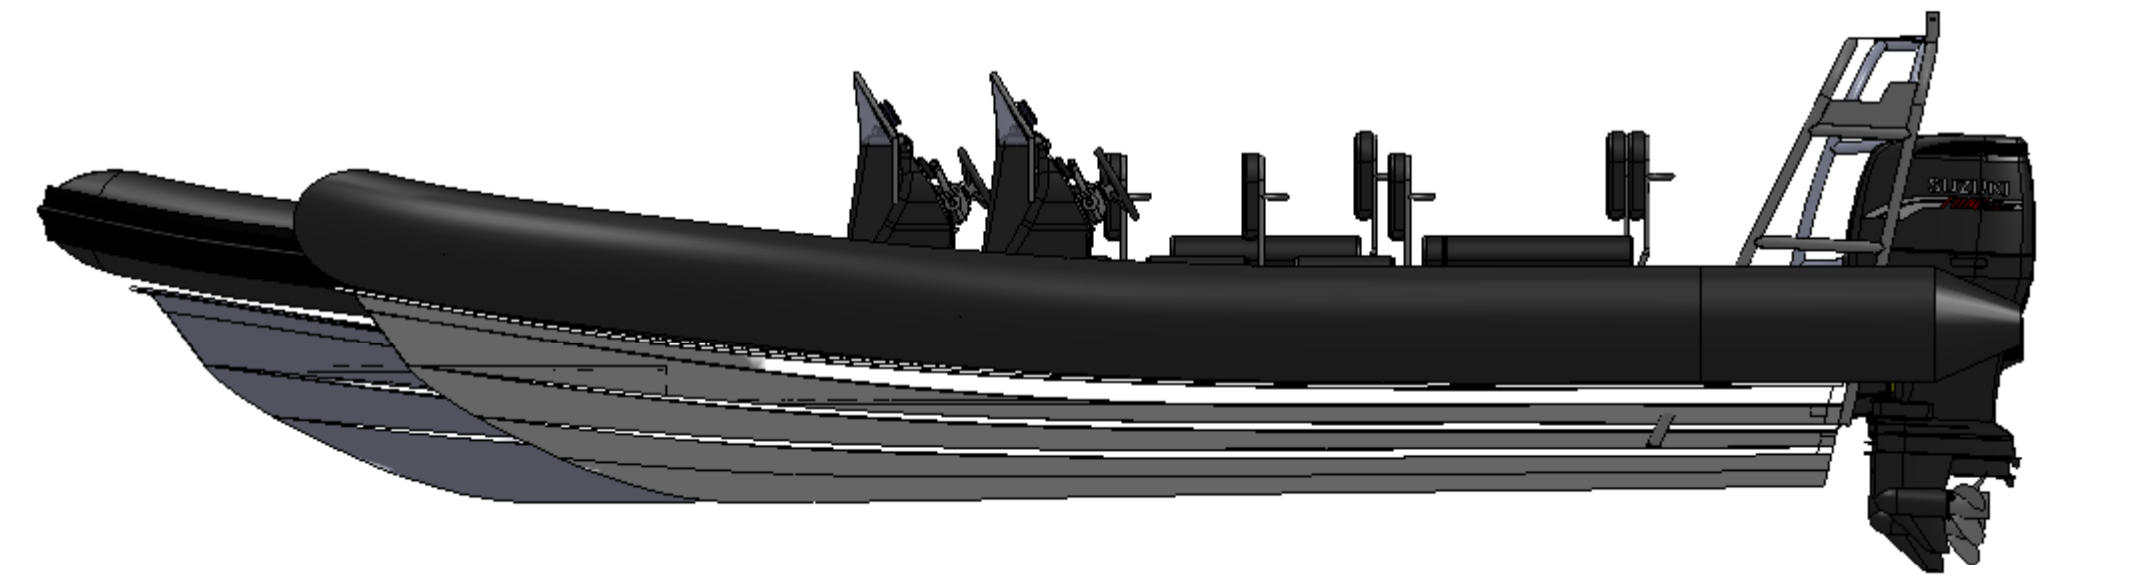

THIRD ANGLE PROJECTION

CHARTER BOAT

REVISIONS		
REV.	DESCRIPTION	DATE
A	FIRST ISSUE	12/11/2009

NAME	DATE	EDWARD CLOSE, HOUNDSTONE BUSINESS PARK YEOVIL, SOMESSET, UK, BA22 8RU Tel : 01935 411 846, Web : www.ribcraft.co.uk email : sales@ribcraft.co.uk
DRAWN	CDG	
CHECKED	01/09/09	
APPV'D		

GENERAL TOLERANCES UNLESS STATED OTHERWISE. ALL DIMENSIONS ARE IN MILLIMETERS		TITLE : CHARTER BOAT
LINEAR : ± 0.5mm	ANGULAR : ± 5 DEGREES	TENDER No. : -
SURFACE FINISH :		FINISH : -
THE REPRODUCTION OF THIS DRAWING IN WHOLE OR IN PART WITHOUT THE WRITTEN PERMISSION IS PROHIBITED.		CRAFT :
SCALE: 1:32.5 DRG NO : RCL00121		STOCK CODE : -

DO NOT SCALE IF IN DOUBT, ASK