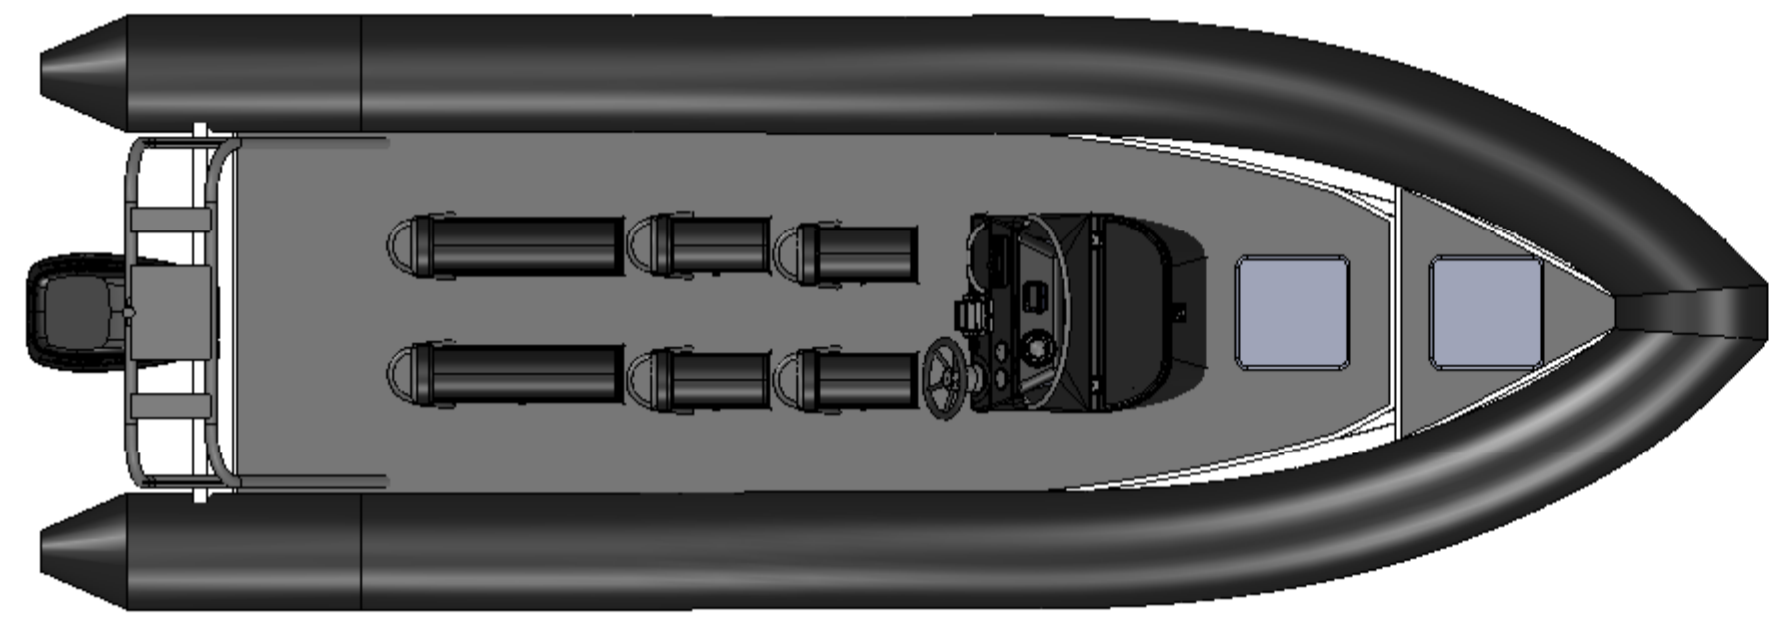

THIRD ANGLE PROJECTION

CHARTER BOAT

REVISIONS		
REV.	DESCRIPTION	DATE
A	FIRST ISSUE	12/11/2009

NAME	DATE	EDWARD CLOSE, HOUNDSTONE BUSINESS PARK YEOVIL, SOMESSET, UK, BA22 8RU Tel : 01935 411 846, Web : www.ribcraft.co.uk email : sales@ribcraft.co.uk
DRAWN	CDG	
CHECKED	01/09/09	
APPV'D		

GENERAL TOLERANCES UNLESS STATED OTHERWISE. ALL DIMENSIONS ARE IN MILLIMETERS		TITLE : CHARTER BOAT
LINEAR : ± 0.5mm	ANGULAR : ± 5 DEGREES	TENDER No. : -
SURFACE FINISH :		FINISH : -
THE REPRODUCTION OF THIS DRAWING IN WHOLE OR IN PART WITHOUT THE WRITTEN PERMISSION IS PROHIBITED.		CRAFT :
SCALE: 1:32.5 DRG NO : RCL00121		STOCK CODE : -

DO NOT SCALE IF IN DOUBT, ASK