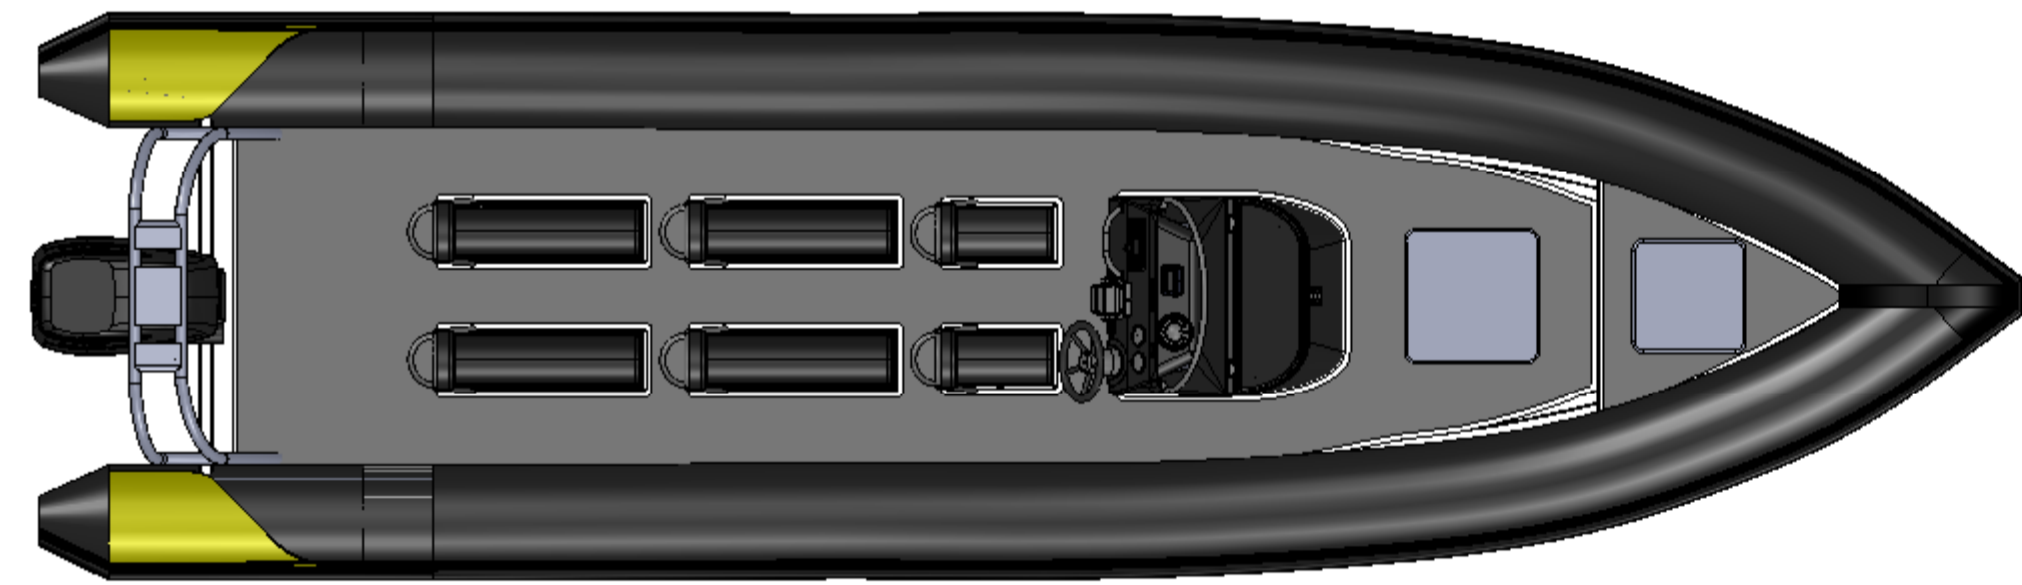

THIRD ANGLE PROJECTION

CHARTER BOAT

REVISIONS		
REV.	DESCRIPTION	DATE
A	FIRST ISSUE	12/11/2009

NAME	DATE	EDWARD CLOSE, HOUNDSTONE BUSINESS PARK YEOVIL, SOMESSET, UK, BA22 8RU Tel : 01935 411 846, Web : www.ribcraft.co.uk email : sales@ribcraft.co.uk
DRAWN	CDG	
CHECKED	01/09/09	
APPV'D		

GENERAL TOLERANCES UNLESS STATED OTHERWISE. ALL DIMENSIONS ARE IN MILLIMETERS		TITLE : CHARTER BOAT
LINEAR : ± 0.5mm	ANGULAR : ± 5 DEGREES	TENDER No. : -
SURFACE FINISH :		FINISH : -
THE REPRODUCTION OF THIS DRAWING IN WHOLE OR IN PART WITHOUT THE WRITTEN PERMISSION IS PROHIBITED.		CRAFT :
SCALE: 1:32.5 DRG NO : RCL00121		STOCK CODE : -

DO NOT SCALE IF IN DOUBT, ASK