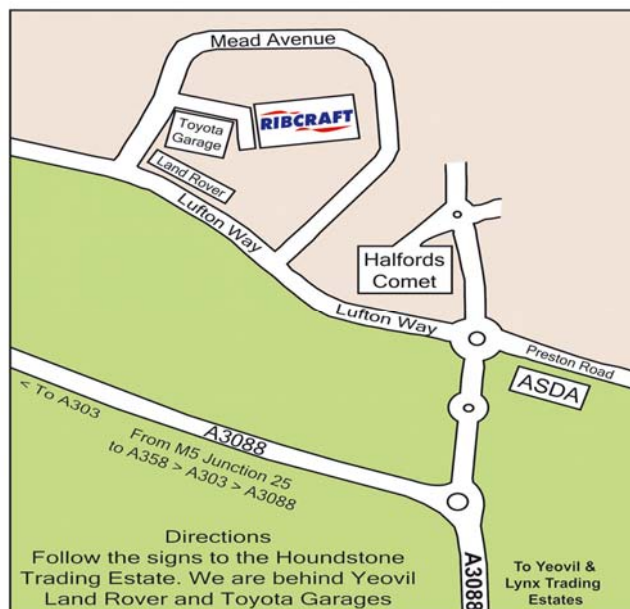

### Directions to Ribcraft

Main Routes to Yeovil are M5>Junct25>A358>A303>Yeovil

Or: M25>M3>A303>Yeovil

**RIBCRAFT**  
**Edward Close**  
**Houndstone Business Park**  
**Yeovil**  
**BA22 8RU**  
**U.K.**

#### Train Stations

Yeovil Junction

Yeovil Pen Mill

Follow the Signs for Lufton & Houndstone Trading estates.

Turn right by the Land rover Garage.

Ribcraft are located behind the Toyota Garage.

**Ribcraft Ltd. | Edward Close | Houndstone Business Park | Yeovil | BA22 8RU**